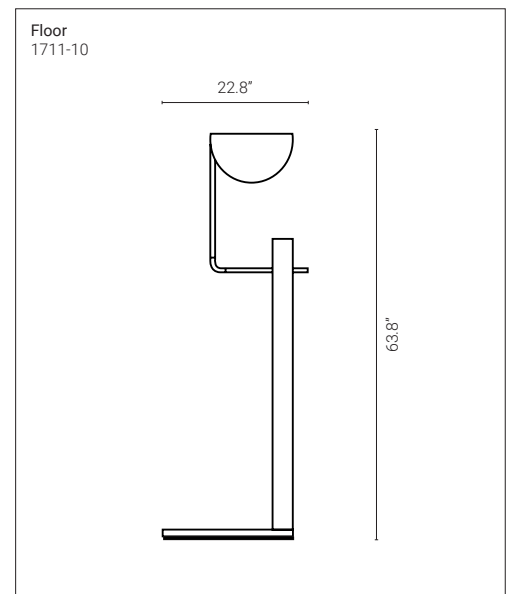

Marble finishes

Black Portoro marble

SYDNEY

269 Military Road, Cremorne 2090
02 9908 2660

MELBOURNE

681 Chapel Street, South Yarra 3141
03 9826 8777

FANULI
SYDNEY MELBOURNE EST 1976