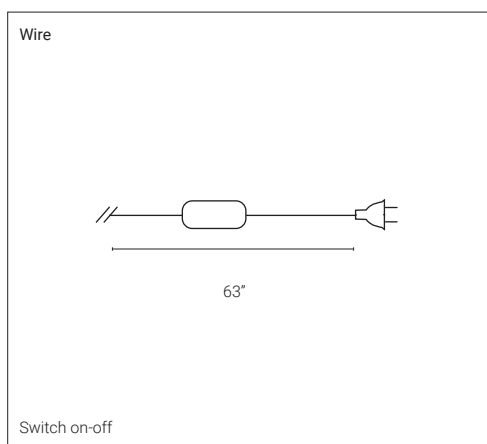

Marble finishes

White Carrara marble

SYDNEY
269 Military Road, Cremorne 2090
02 9908 2660

MELBOURNE
681 Chapel Street, South Yarra 3141
03 9826 8777

FANULI
SYDNEY MELBOURNE EST 1976