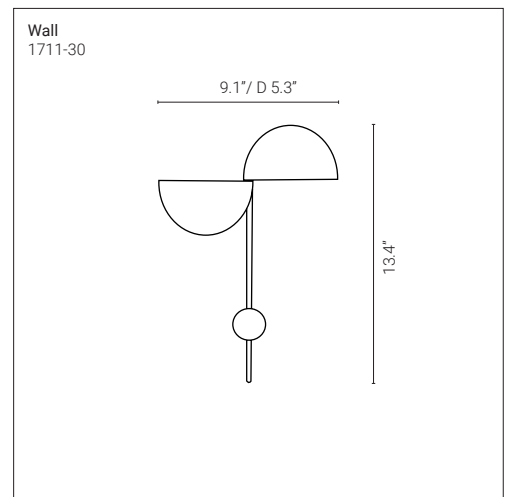

Metal finishes

Glossy black

SYDNEY

269 Military Road, Cremorne 2090
02 9908 2660

MELBOURNE

681 Chapel Street, South Yarra 3141
03 9826 8777

FANULI
SYDNEY MELBOURNE EST 1976