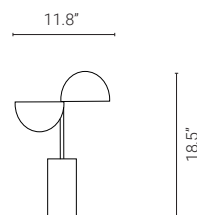

Mounting	Table lamps
Environment	Indoor
Materials	metal and marble
Input voltage	110-120 V 50/60 Hz
Light source	2x 6W led - 3000 k
Delivered lumens	2x 450lm
Dimming	NA

Small
1711-01