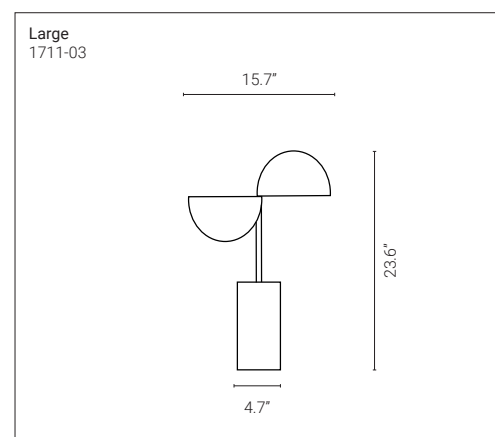

## Large 1711-03

Table lamp with base and structure in glossy black nickel or with base in white Carrara marble. Available as large and small size.

|                         |                    |
|-------------------------|--------------------|
| <b>Mounting</b>         | Table lamps        |
| <b>Environment</b>      | Indoor             |
| <b>Materials</b>        | metal and marble   |
| <b>Input voltage</b>    | 110-120 V 50/60 Hz |
| <b>Light source</b>     | 2x 8W led - 3000 k |
| <b>Delivered lumens</b> | 2x 650lm           |
| <b>Dimming</b>          | NA                 |