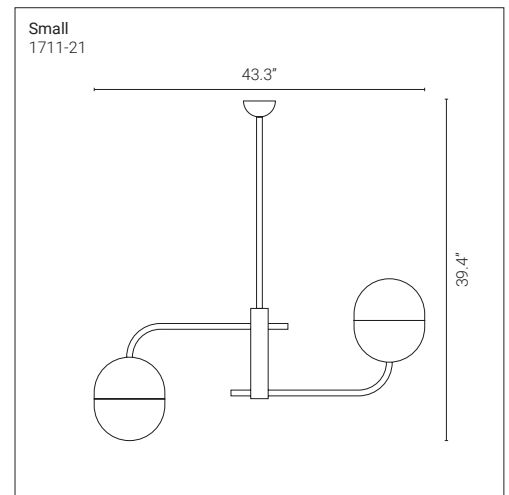

## Small 1711-21

Pendants with metal structure in glossy black nickel.  
Available in two sizes: large with 8 lights and small with 4 lights.

|                         |                     |
|-------------------------|---------------------|
| <b>Mounting</b>         | Suspension          |
| <b>Environment</b>      | Indoor              |
| <b>Materials</b>        | metal               |
| <b>Input voltage</b>    | 110-120 V 50/60 Hz  |
| <b>Light source</b>     | 4x 10W - LED 3000 K |
| <b>Delivered lumens</b> | 4x 800 lm           |
| <b>Dimming</b>          | NA                  |