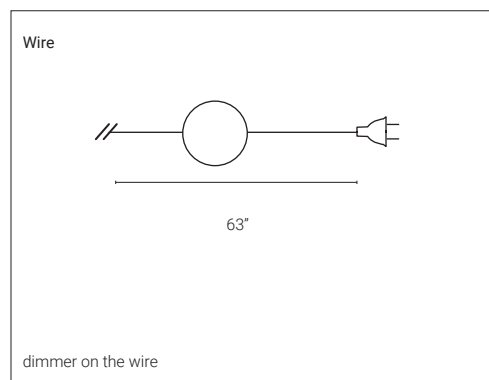

Marble finishes

Black Portoro marble

SYDNEY

269 Military Road, Cremorne 2090
02 9908 2660

MELBOURNE

681 Chapel Street, South Yarra 3141
03 9826 8777

FANULI
SYDNEY MELBOURNE EST 1976