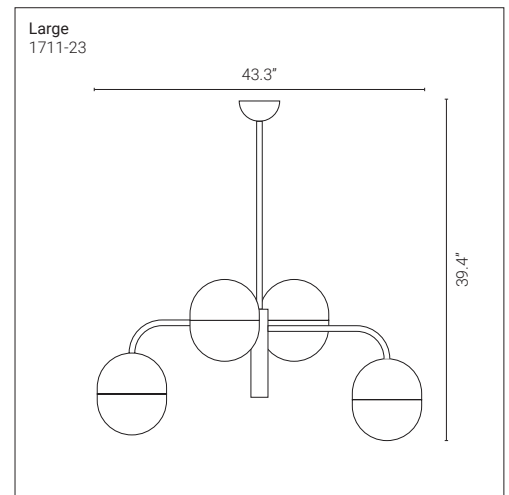

## Large 1711-23

Pendants with metal structure in glossy black nickel.  
Available in two sizes: large with 8 lights and small with 4 lights.

|                         |  |
|-------------------------|--|
| <b>Mounting</b>         | Suspension                               |
| <b>Environment</b>      | Indoor                                   |
| <b>Materials</b>        | metal                                    |
| <b>Input voltage</b>    | 110-120 V 50/60 Hz                       |
| <b>Light source</b>     | 8x 10W - LED 3000 K<br>(double lighting) |
| <b>Delivered lumens</b> | 8x 800 lm                                |
| <b>Dimming</b>          | NA                                       |