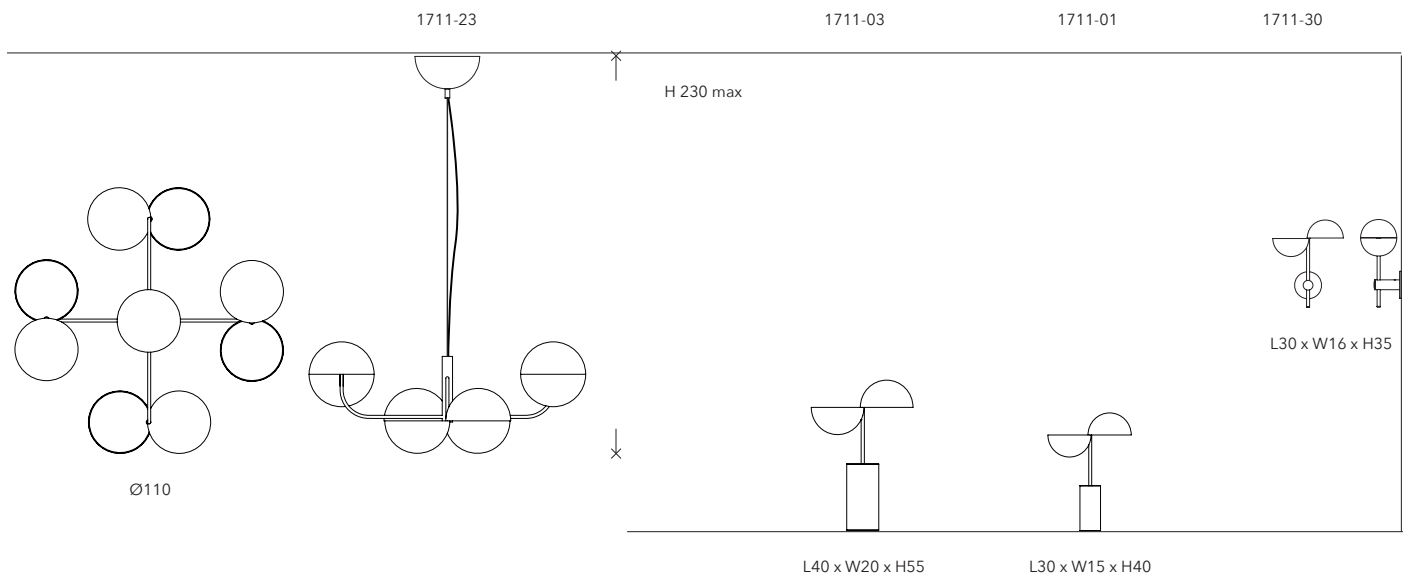

Elisabeth Carlo Colombo 2017

TECHNICAL SHEET

1711-03 LARGE

Mounting: Lampada da tavolo / Table lamp
Environment: Indoor - IP20
Materials: Metallo e marmo / Metal and marble
Voltage: 100-240V 50/60Hz
Source: LED 2x 8W - CRI=90
Color Temperature: 3000K
Lumen: 2x 827lm
Lighting Control: Dimmer on cable

1711-01 SMALL

Mounting: Lampada da tavolo / Table lamp
Environment: Indoor - IP20
Materials: Metallo e marmo / Metal and marble
Voltage: 100-240V 50/60Hz
Source: LED 2x 8W - CRI=90
Color Temperature: 3000K
Lumen: 2x 827lm
Lighting Control: Dimmer on cable

1711-23 LARGE

Mounting: Sospensione / Suspension
Environment: Indoor - IP20
Materials: Metallo / Metal
Voltage: 220-240V 50/60Hz
Source: LED 8 x 8W - CRI=90
Color Temperature: 3000K
Lumen: 8x 827lm
Lighting Control: Dimmable 0-10V

1711-30

Mounting: Applique / Wall lamp
Environment: Indoor - IP20
Materials: Metallo / Metal
Voltage: 220-240V 50/60Hz
Source: LED 2x 6W - CRI=80
Color Temperature: 3000K
Lumen: 2x 450lm
Lighting Control: Dimmable phase cut