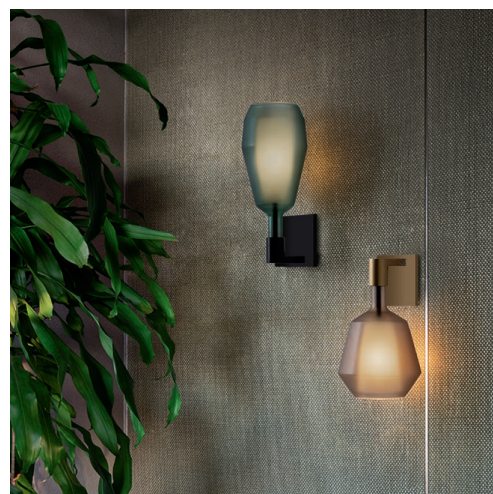

TECHNICAL SHEET

1602-24 FATTY

Mounting: Sospensione / Suspension

Environment: Indoor - IP20

Materials: Vetro / Glass

Voltage: 220-240V 50/60Hz

Lumen*: white 348lm
 powder pink, sand, mustard 298lm
 sage green 229lm
 blue avio 201lm
 black 174lm

1602-33 SLIM

Mounting: Applique / Wall lamp

Environment: Indoor - IP20

Materials: Vetro e Metallo / Glass and Metal

Voltage: 220-240V 50/60Hz

Lumen*: white 798lm
 powder pink, sand, mustard 683lm
 sage green 526lm
 blue avio 459lm
 black 399lm

Source: Bulb 1 x 5W - E14 LED

1602-34 FATTY

Mounting: Applique / Wall lamp

Environment: Indoor - IP20

Materials: Vetro e Metallo / Glass and Metal

Voltage: 220-240V 50/60Hz

Lumen*: white 348lm
 powder pink, sand, mustard 298lm
 sage green 229lm
 blue avio 201lm
 black 174lm