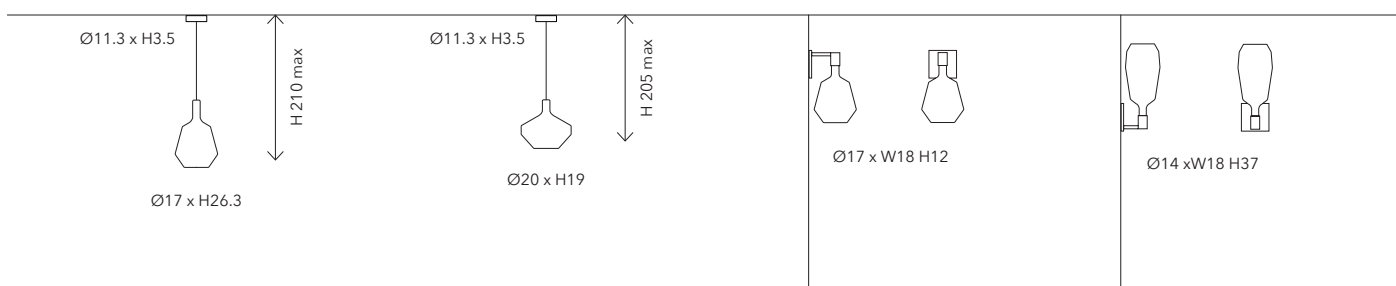

1602-34 FATTY

Mounting: Applique / Wall lamp

Environment: Indoor - IP20

Materials: Vetro e Metallo / Glass and Metal

Voltage: 220-240V 50/60Hz

Lumen*: white 348lm
powder pink, sand, mustard 298lm
sage green 229lm
blue avio 201lm
black 174lm

Source: Bulb 1 x 5W - E14 LED

1602-25+0811-92

1602-34

1602-33