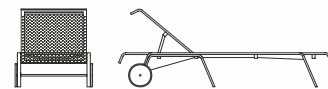

Rest

Seating

Lips—B

2

Type

Stackable chair
L 54 P 63 H 79 cm
W 21²/₈" D 24⁷/₈" H 31¹/₈"

Stackable lounge chair
L 63 P 85 H 71 cm
W 24⁷/₈" D 33⁴/₈" H 28"

Stackable chaise-longue
L 70 P 160 H 89 cm
W 27⁴/₈" D 63" H 35"

Stackable lounger
L 66 P 196 H 31¹/₈ cm
W 26" D 77¹/₈" H 12²/₈/³/₁₇"

Stackable chair with armrests
L 61 P 63 H 79 cm
W 24" D 24⁷/₈" H 31¹/₈"

Stackable lounge chair with armrests
L 70 P 85 H 71 cm
W 27⁴/₈" D 33⁴/₈" H 28"

Lips—C
Removable cushion

Lips—B
Removable cushion

Lips—B+A+A
Removable cushion

Lips—A+A+B
Removable cushion

Stackable footrest
L 63 P 56 H 38 cm
W 24⁶/₈" D 22" H 15"

Rest Harry&Camila

Lips removable cushion p. 190