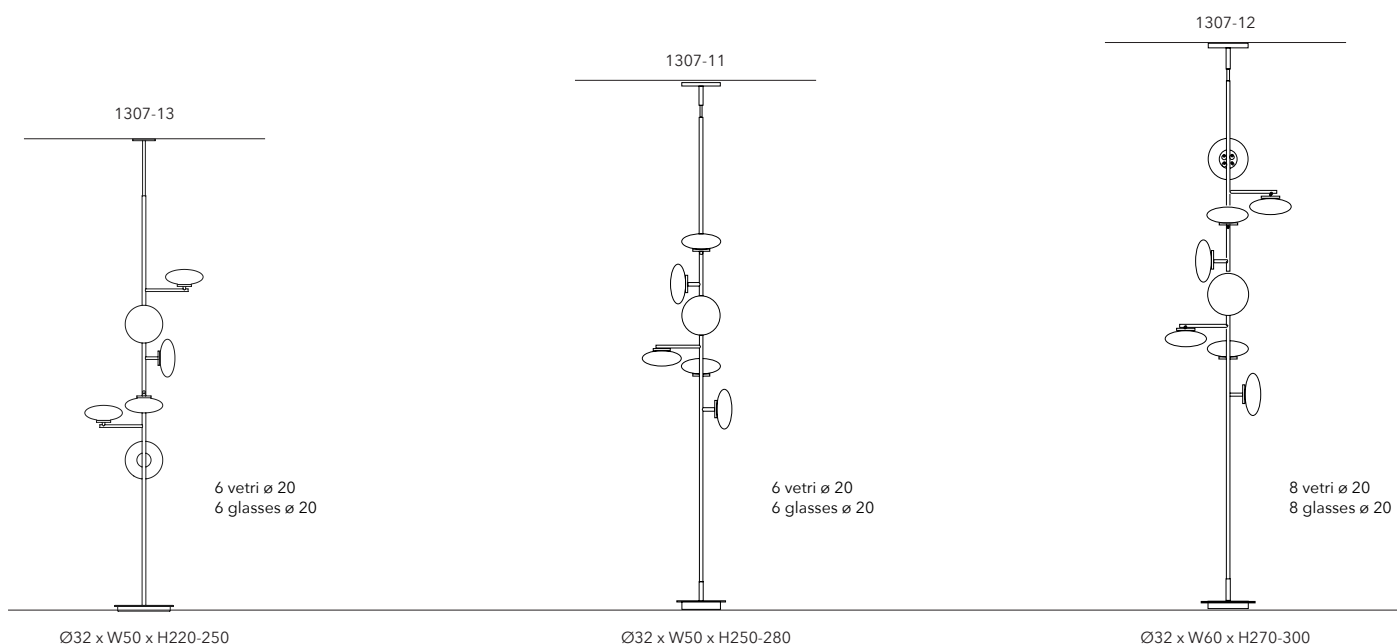

TECHNICAL SHEET

1307-13 EXTRA SMALL

Mounting: Lampada terra-cielo / Floor-ceiling lamp

Environment: Indoor - IP20

Materials: Metallo / Metal

Voltage: 220-240V 50/60Hz

Source: LED 6x6W - CRI=90

Color Temperature: 3000K / 2700K

Lighting Control: Dimmer on cable

1307-11 SMALL

Mounting: Lampada terra-cielo / Floor-ceiling lamp

Environment: Indoor - IP20

Materials: Metallo / Metal

Voltage: 220-240V 50/60Hz

Source: LED 6x6W - CRI=90

Color Temperature: 3000K / 2700K

Lighting Control: Dimmer on cable

1307-12 LARGE

Mounting: Lampada terra-cielo / Floor-ceiling lamp

Environment: Indoor - IP20

Materials: Metallo / Metal

Voltage: 220-240V 50/60Hz

Source: LED 8x6W - CRI=90

Color Temperature: 3000K / 2700K

Lighting Control: Dimmer on cable