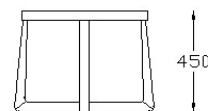

Ashley coffee table

SPECS

SYDNEY

269 Military Road, Cremorne 2090
02 9908 2660

MELBOURNE

681 Chapel Street, South Yarra 3141
03 9826 8777

FANULI
SYDNEY MELBOURNE EST 1976