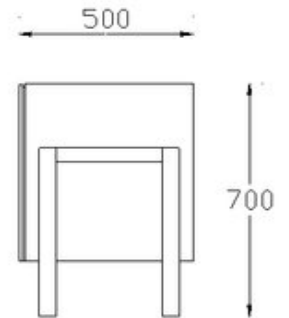

WARRANTY

10 years structural

Audrey Cabinet

SPECS

SYDNEY

269 Military Road, Cremorne 2090
02 9908 2660

MELBOURNE

681 Chapel Street, South Yarra 3141
03 9826 8777