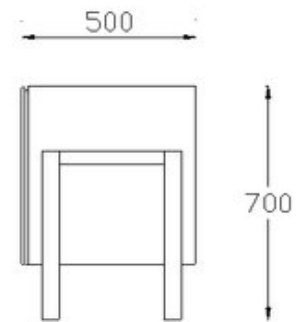

WARRANTY

10 years structural

Audrey Cabinet

SPECS

SYDNEY

269 Military Road, Cremorne 2090
02 9908 2660

MELBOURNE

681 Chapel Street, South Yarra 3141
03 9826 8777