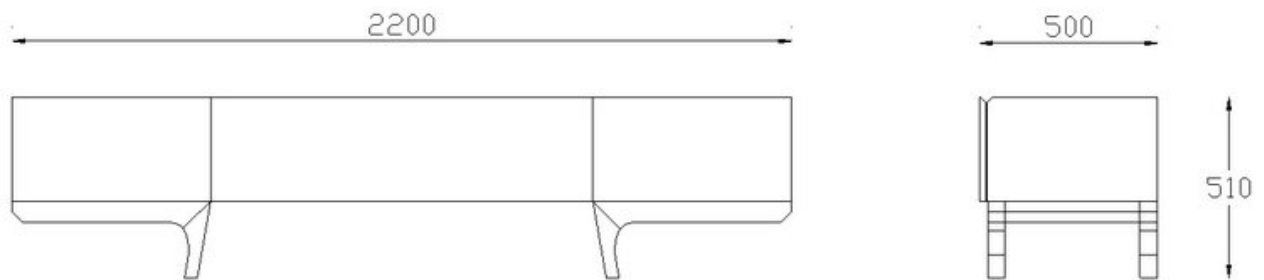

10 years structural

Seven cabinet

SPECS

SYDNEY

269 Military Road, Cremorne 2090
02 9908 2660

MELBOURNE

681 Chapel Street, South Yarra 3141
03 9826 8777

FANULI
SYDNEY MELBOURNE EST 1976