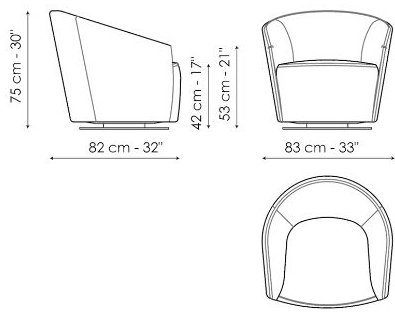

## Bodo - swivel base

Width: 83cm

Depth: 82cm

Height: 75cm

## Bodo

Width: 83cm

Depth: 82cm

Height: 75cm