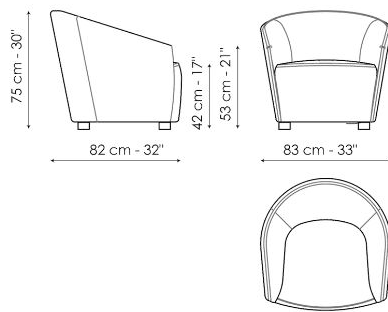

## Bodo - swivel base

Width: 83cm

Depth: 82cm

Height: 75cm

## Bodo

Width: 83cm

Depth: 82cm

Height: 75cm