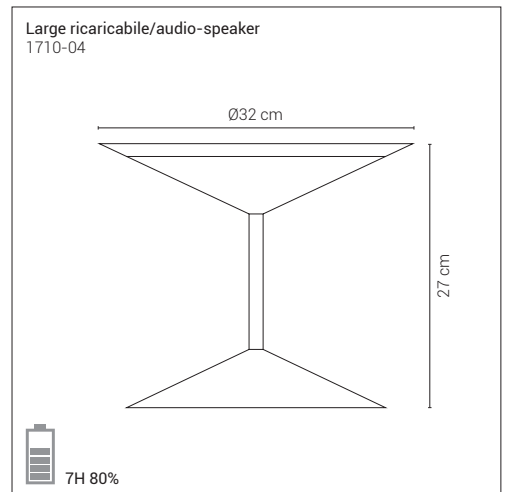

Mounting	Table lamp
Environment	Indoor - IP44
Materials	Metal
Voltage	230V 50/60Hz
Source	8W LED - 3000K
Lumen	1000lm
Dimming	3 int

Metal finishes

-  Matt graphite
-  Matt gold
-  Matt rose gold
-  Matt white

Mounting	Table lamp
Environment	Outdoor
Materials	Metal
Voltage	230V 50/60Hz
Source	4,5W LED - 3000K
Lumen	450lm
Dimming	3 int

Metal finishes

-  Matt graphite
-  Matt gold
-  Matt rose gold
-  Matt white

Mounting	Table lamp
Environment	Indoor
Materials	Metal
Voltage	230V 50/60Hz
Source	14W LED - 3000K
Lumen	1500lm
Dimming	Dimmable

Metal finishes

-  Matt graphite
-  Matt gold
-  Matt rose gold
-  Matt white