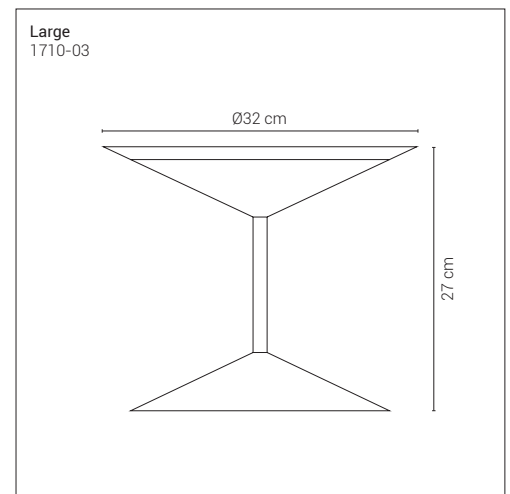

Metal finishes

- Matt graphite
- Matt gold
- Matt rose gold
- Matt white