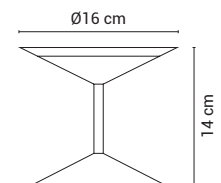

Metal finishes

- Matt graphite
- Matt gold
- Matt rose gold
- Matt white

Small ricaricabile/audio-speaker
1710-04