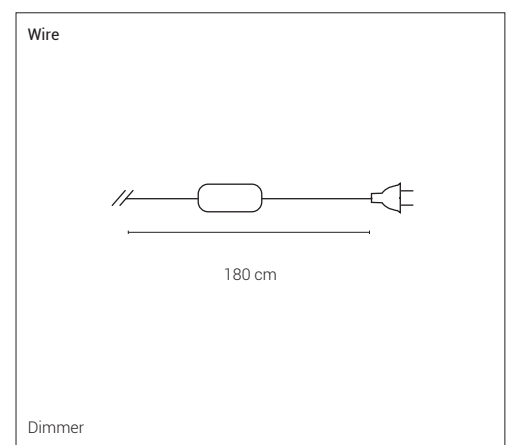

Metal finishes

- Matt graphite
- Matt gold
- Matt rose gold
- Matt white