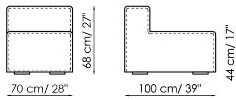

### Central section 120

Width: 120cm  
Depth: 100cm  
Height: 68cm

### Central section 100

Width: 100cm  
Depth: 100cm  
Height: 68cm

### Central section 70

Width: 70cm  
Depth: 125cm  
Height: 68cm

**Central section 70 movable**

Width: 70cm  
 Depth: 125-150cm  
 Height: 68cm

**Central section 70**

Width: 70cm  
 Depth: 100cm  
 Height: 68cm

**Central section 70 movable**

Width: 70cm  
 Depth: 100-125cm  
 Height: 68cm

**Backrest-corner depth 125**

Width: 32cm  
 Depth: 125cm  
 Height: 68cm

**Backrest-corner depth 100**

Width: 32cm  
 Depth: 100cm  
 Height: 68cm