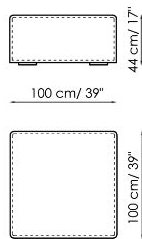

### Central section 70

Width: 70cm  
Depth: 125cm  
Height: 68cm

**Central section 70 movable**

Width: 70cm  
 Depth: 125-150cm  
 Height: 68cm

**Central section 70**

Width: 70cm  
 Depth: 100cm  
 Height: 68cm

**Central section 70 movable**

Width: 70cm  
 Depth: 100-125cm  
 Height: 68cm

**Backrest-corner depth 125**

Width: 32cm  
 Depth: 125cm  
 Height: 68cm

**Backrest-corner depth 100**

Width: 32cm  
 Depth: 100cm  
 Height: 68cm

**Chaise longue 150x70**

Width: 70cm  
 Depth: 150cm  
 Height: 68cm

**Penisola with backrest 100x150**

Width: 100cm  
 Depth: 150cm  
 Height: 68cm

**Penisola 100x150**

Width: 100cm  
 Depth: 150cm  
 Height: 44cm

**Penisola 100x100**

Width: 100cm  
 Depth: 100cm  
 Height: 44cm

**Penisola 100x75**

Width: 100cm  
 Depth: 75cm  
 Height: 44cm

**High armrest 68x25**

Width: 25cm  
 Depth: 100cm  
 Height: 68cm

**High armrest 68x35**