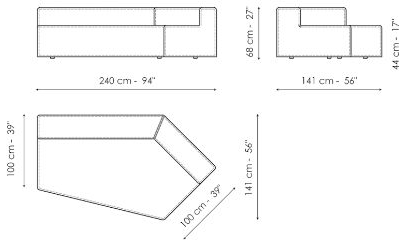

Width: 35cm  
 Depth: 100cm  
 Height: 68cm

**Low armrest 50x25**

Width: 25cm  
 Depth: 100cm  
 Height: 50cm

**Low armrest 50x35**

Width: 35cm  
 Depth: 100cm  
 Height: 50cm

**Pouf 100x150**

Width: 100cm  
 Depth: 150cm  
 Height: 44cm

**Pouf 100x100**

Width: 100cm  
 Depth: 100cm  
 Height: 44cm

**Pouf 100x75**

Width: 100cm  
 Depth: 75cm  
 Height: 44cm

**Pouf 93x75**

Width: 93cm  
 Depth: 75cm  
 Height: 44cm

**Feather cushion with edge**

Width: 50cm  
 Depth: -cm  
 Height: 50cm

**Combination**

Width: 380cm  
 Depth: 175cm  
 Height: 68cm

**Combination**

Width: 390cm  
 Depth: 225cm  
 Height: 68cm

**Combination**  
 Width: 342cm  
 Depth: 250cm  
 Height: 68cm

**Semi-corner 240**  
 Width: 240cm  
 Depth: 141cm  
 Height: 68cm

**Semi-corner 190**  
 Width: 190cm  
 Depth: 130cm  
 Height: 68cm

**Trapezium 180**  
 Width: 180cm  
 Depth: 125cm  
 Height: 68cm

**Trapezium 140**  
 Width: 140cm  
 Depth: 125cm  
 Height: 68cm