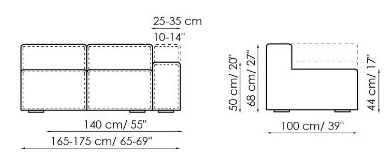

## Sofa 190-210

Width: 190-210cm

Depth: 100cm

Height: 68cm

## End section sofa 235-245

Width: 235-245cm

Depth: 100cm

Height: 68cm

## End section sofa 185-195

Width: 185-195cm

Depth: 100cm

Height: 68cm

## End section sofa 165-175

Width: 165-175cm

Depth: 100cm

Height: 68cm