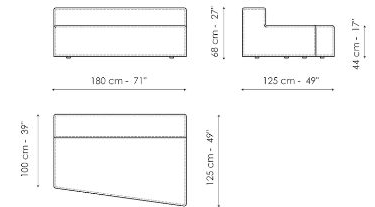

Width: 35cm  
 Depth: 100cm  
 Height: 68cm

**Low armrest 50x25**

Width: 25cm  
 Depth: 100cm  
 Height: 50cm

**Low armrest 50x35**

Width: 35cm  
 Depth: 100cm  
 Height: 50cm

**Pouf 100x150**

Width: 100cm  
 Depth: 150cm  
 Height: 44cm

**Pouf 100x100**

Width: 100cm  
 Depth: 100cm  
 Height: 44cm

**Pouf 100x75**

Width: 100cm  
 Depth: 75cm  
 Height: 44cm

**Pouf 93x75**

Width: 93cm  
 Depth: 75cm  
 Height: 44cm

**Feather cushion with edge**

Width: 50cm  
 Depth: -cm  
 Height: 50cm

**Combination**

Width: 380cm  
 Depth: 175cm  
 Height: 68cm

**Combination**

Width: 390cm  
 Depth: 225cm  
 Height: 68cm

**Combination**  
 Width: 342cm  
 Depth: 250cm  
 Height: 68cm

**Semi-corner 240**  
 Width: 240cm  
 Depth: 141cm  
 Height: 68cm

**Semi-corner 190**  
 Width: 190cm  
 Depth: 130cm  
 Height: 68cm

**Trapezium 180**  
 Width: 180cm  
 Depth: 125cm  
 Height: 68cm

**Trapezium 140**  
 Width: 140cm  
 Depth: 125cm  
 Height: 68cm