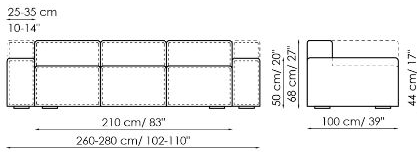

## Sofa 260-280

Width: 260-280cm

Depth: 100cm

Height: 68cm

## End section sofa 235-245

Width: 235-245cm

Depth: 100cm

Height: 68cm

### Central section 210

Width: 210cm  
Depth: 100cm  
Height: 68cm

### Central section 140

Width: 140cm  
Depth: 100cm  
Height: 68cm