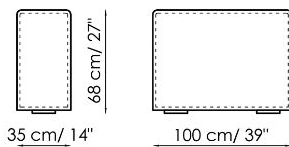

**Central section 70 movable**

Width: 70cm  
 Depth: 100-125cm  
 Height: 68cm

**Backrest-corner depth 125**

Width: 32cm  
 Depth: 125cm  
 Height: 68cm

**Backrest-corner depth 100**

Width: 32cm  
 Depth: 100cm  
 Height: 68cm

**Chaise longue 150x70**

Width: 70cm  
 Depth: 150cm  
 Height: 68cm

**Penisola with backrest 100x150**

Width: 100cm  
 Depth: 150cm  
 Height: 68cm

**Penisola 100x150**

Width: 100cm  
 Depth: 150cm  
 Height: 44cm

**Penisola 100x100**

Width: 100cm  
 Depth: 100cm  
 Height: 44cm

**Penisola 100x75**

Width: 100cm  
 Depth: 75cm  
 Height: 44cm

**High armrest 68x25**

Width: 25cm  
 Depth: 100cm  
 Height: 68cm

**High armrest 68x35**

Width: 35cm  
 Depth: 100cm  
 Height: 68cm

**Low armrest 50x25**

Width: 25cm  
 Depth: 100cm  
 Height: 50cm

**Low armrest 50x35**

Width: 35cm  
 Depth: 100cm  
 Height: 50cm

**Pouf 100x150**

Width: 100cm  
 Depth: 150cm  
 Height: 44cm