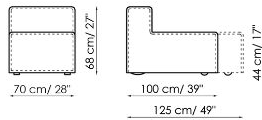

### Central section 100

Width: 100cm  
Depth: 100cm  
Height: 68cm

### Central section 70

Width: 70cm  
Depth: 125cm  
Height: 68cm

**Central section 70 movable**

Width: 70cm  
 Depth: 125-150cm  
 Height: 68cm

**Central section 70**

Width: 70cm  
 Depth: 100cm  
 Height: 68cm

**Central section 70 movable**

Width: 70cm  
 Depth: 100-125cm  
 Height: 68cm

**Backrest-corner depth 125**

Width: 32cm  
 Depth: 125cm  
 Height: 68cm

**Backrest-corner depth 100**

Width: 32cm  
 Depth: 100cm  
 Height: 68cm

**Chaise longue 150x70**

Width: 70cm  
 Depth: 150cm  
 Height: 68cm

**Penisola with backrest 100x150**

Width: 100cm  
 Depth: 150cm  
 Height: 68cm

**Penisola 100x150**

Width: 100cm  
 Depth: 150cm  
 Height: 44cm