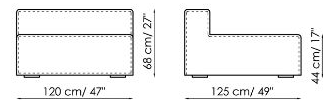

### Chaise longue 105-115x150

Width: 105-115cm  
Depth: 150cm  
Height: 68cm

### Central section 210

Width: 210cm  
Depth: 100cm  
Height: 68cm

### Central section 160

Width: 160cm  
Depth: 100cm  
Height: 68cm

### Central section 140

Width: 140cm  
Depth: 100cm  
Height: 68cm