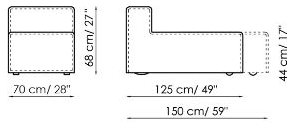

Central section 70 movable

Width: 70cm
Depth: 125-150cm
Height: 68cm