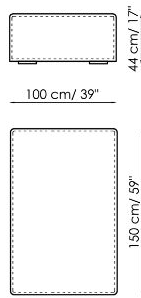

### Central section 100

Width: 100cm  
Depth: 100cm  
Height: 68cm

### Central section 70

Width: 70cm  
Depth: 125cm  
Height: 68cm

**Central section 70 movable**

Width: 70cm  
 Depth: 125-150cm  
 Height: 68cm

**Central section 70**

Width: 70cm  
 Depth: 100cm  
 Height: 68cm

**Central section 70 movable**

Width: 70cm  
 Depth: 100-125cm  
 Height: 68cm

**Backrest-corner depth 125**

Width: 32cm  
 Depth: 125cm  
 Height: 68cm

**Backrest-corner depth 100**

Width: 32cm  
 Depth: 100cm  
 Height: 68cm

**Chaise longue 150x70**

Width: 70cm  
 Depth: 150cm  
 Height: 68cm

**Penisola with backrest 100x150**

Width: 100cm  
 Depth: 150cm  
 Height: 68cm

**Penisola 100x150**

Width: 100cm  
 Depth: 150cm  
 Height: 44cm