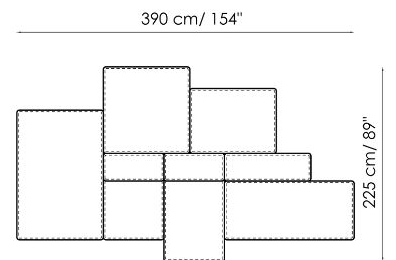

**Penisola 100x100**

Width: 100cm  
 Depth: 100cm  
 Height: 44cm

**Penisola 100x75**

Width: 100cm  
 Depth: 75cm  
 Height: 44cm

**High armrest 68x25**

Width: 25cm  
 Depth: 100cm  
 Height: 68cm

**High armrest 68x35**

Width: 35cm  
 Depth: 100cm  
 Height: 68cm

**Low armrest 50x25**

Width: 25cm  
 Depth: 100cm  
 Height: 50cm

**Low armrest 50x35**

Width: 35cm  
 Depth: 100cm  
 Height: 50cm

**Pouf 100x150**

Width: 100cm  
 Depth: 150cm  
 Height: 44cm

**Pouf 100x100**

Width: 100cm  
 Depth: 100cm  
 Height: 44cm

**Pouf 100x75**

Width: 100cm  
 Depth: 75cm  
 Height: 44cm

**Pouf 93x75**

Width: 93cm  
 Depth: 75cm  
 Height: 44cm

**Feather cushion with edge**

Width: 50cm  
 Depth: -cm  
 Height: 50cm

**Combination**

Width: 380cm  
 Depth: 175cm  
 Height: 68cm

**Combination**

Width: 390cm  
 Depth: 225cm  
 Height: 68cm

**Combination**  
 Width: 342cm  
 Depth: 250cm  
 Height: 68cm