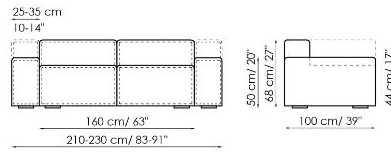

## Sofa 260-280

Width: 260-280cm

Depth: 100cm

Height: 68cm

## Sofa 210-230

Width: 210-230cm

Depth: 100cm

Height: 68cm

## End section sofa 235-245

Width: 235-245cm

Depth: 100cm

Height: 68cm

### Central section 210

Width: 210cm  
Depth: 100cm  
Height: 68cm