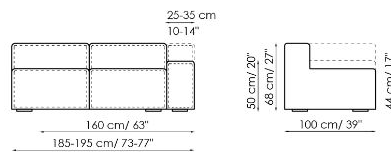

## Sofa 260-280

Width: 260-280cm

Depth: 100cm

Height: 68cm

## Sofa 210-230

Width: 210-230cm

Depth: 100cm

Height: 68cm

## Sofa 190-210

Width: 190-210cm

Depth: 100cm

Height: 68cm

## End section sofa 235-245

Width: 235-245cm

Depth: 100cm

Height: 68cm