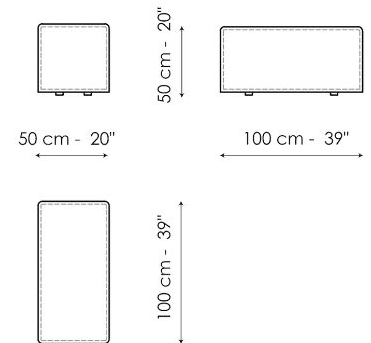

**Pouf 100x100**

Width: 100cm  
 Depth: 100cm  
 Height: 44cm

**Pouf 100x75**

Width: 100cm  
 Depth: 75cm  
 Height: 44cm

**Pouf 93x75**

Width: 93cm  
 Depth: 75cm  
 Height: 44cm

**Feather cushion with edge**

Width: 50cm  
 Depth: -cm  
 Height: 50cm

**Combination**

Width: 380cm  
 Depth: 175cm  
 Height: 68cm

**Combination**

Width: 390cm  
 Depth: 225cm  
 Height: 68cm

**Combination**  
 Width: 342cm  
 Depth: 250cm  
 Height: 68cm

**Semi-corner 240**  
 Width: 240cm  
 Depth: 141cm  
 Height: 68cm

**Semi-corner 190**  
 Width: 190cm  
 Depth: 130cm  
 Height: 68cm

**Trapezium 180**  
 Width: 180cm  
 Depth: 125cm  
 Height: 68cm

**Trapezium 140**  
 Width: 140cm  
 Depth: 125cm  
 Height: 68cm

**Penisola**  
 Width: 100cm  
 Depth: 100cm  
 Height: 68cm

**Large armrest**  
 Width: 50cm  
 Depth: 100cm  
 Height: 50cm

**Combination**  
Width: 380cm  
Depth: 130cm  
Height: 68cm

**Combination**  
Width: 390cm  
Depth: 141cm  
Height: 68cm