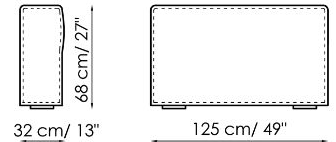

### Central section 120

Width: 120cm  
Depth: 100cm  
Height: 68cm

### Central section 100

Width: 100cm  
Depth: 100cm  
Height: 68cm

### Central section 70

Width: 70cm  
Depth: 125cm  
Height: 68cm

**Central section 70 movable**

Width: 70cm  
 Depth: 125-150cm  
 Height: 68cm

**Central section 70**

Width: 70cm  
 Depth: 100cm  
 Height: 68cm

**Central section 70 movable**

Width: 70cm  
 Depth: 100-125cm  
 Height: 68cm

**Backrest-corner depth 125**

Width: 32cm  
 Depth: 125cm  
 Height: 68cm

**Backrest-corner depth 100**

Width: 32cm  
 Depth: 100cm  
 Height: 68cm