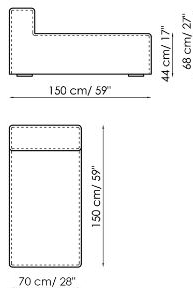

### Central section 100

Width: 100cm  
Depth: 100cm  
Height: 68cm

### Central section 70

Width: 70cm  
Depth: 125cm  
Height: 68cm

**Central section 70 movable**

Width: 70cm  
 Depth: 125-150cm  
 Height: 68cm

**Central section 70**

Width: 70cm  
 Depth: 100cm  
 Height: 68cm

**Central section 70 movable**

Width: 70cm  
 Depth: 100-125cm  
 Height: 68cm

**Backrest-corner depth 125**

Width: 32cm  
 Depth: 125cm  
 Height: 68cm

**Backrest-corner depth 100**

Width: 32cm  
 Depth: 100cm  
 Height: 68cm

**Chaise longue 150x70**

Width: 70cm  
 Depth: 150cm  
 Height: 68cm

**Penisola with backrest 100x150**

Width: 100cm  
 Depth: 150cm  
 Height: 68cm

**Penisola 100x150**

Width: 100cm  
 Depth: 150cm  
 Height: 44cm