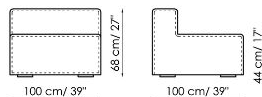

Central section 100

Width: 100cm
Depth: 100cm
Height: 68cm