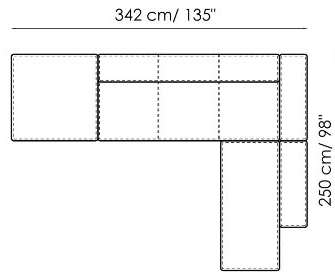

Width: 35cm  
 Depth: 100cm  
 Height: 68cm

**Low armrest 50x25**

Width: 25cm  
 Depth: 100cm  
 Height: 50cm

**Low armrest 50x35**

Width: 35cm  
 Depth: 100cm  
 Height: 50cm

**Pouf 100x150**

Width: 100cm  
 Depth: 150cm  
 Height: 44cm

**Pouf 100x100**

Width: 100cm  
 Depth: 100cm  
 Height: 44cm

**Pouf 100x75**

Width: 100cm  
 Depth: 75cm  
 Height: 44cm

**Pouf 93x75**

Width: 93cm  
 Depth: 75cm  
 Height: 44cm

**Feather cushion with edge**

Width: 50cm  
 Depth: -cm  
 Height: 50cm

**Combination**

Width: 380cm  
 Depth: 175cm  
 Height: 68cm

**Combination**

Width: 390cm  
 Depth: 225cm  
 Height: 68cm

**Combination**  
 Width: 342cm  
 Depth: 250cm  
 Height: 68cm

**Semi-corner 240**  
 Width: 240cm  
 Depth: 141cm  
 Height: 68cm

**Semi-corner 190**  
 Width: 190cm  
 Depth: 130cm  
 Height: 68cm

**Trapezium 180**  
 Width: 180cm  
 Depth: 125cm  
 Height: 68cm

**Trapezium 140**  
 Width: 140cm  
 Depth: 125cm  
 Height: 68cm