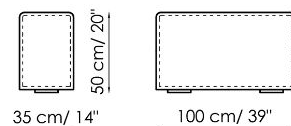

**Central section 70 movable**

Width: 70cm  
 Depth: 100-125cm  
 Height: 68cm

**Backrest-corner depth 125**

Width: 32cm  
 Depth: 125cm  
 Height: 68cm

**Backrest-corner depth 100**

Width: 32cm  
 Depth: 100cm  
 Height: 68cm

**Chaise longue 150x70**

Width: 70cm  
 Depth: 150cm  
 Height: 68cm

**Penisola with backrest 100x150**

Width: 100cm  
 Depth: 150cm  
 Height: 68cm

**Penisola 100x150**

Width: 100cm  
 Depth: 150cm  
 Height: 44cm

**Penisola 100x100**

Width: 100cm  
 Depth: 100cm  
 Height: 44cm

**Penisola 100x75**

Width: 100cm  
 Depth: 75cm  
 Height: 44cm

**High armrest 68x25**

Width: 25cm  
 Depth: 100cm  
 Height: 68cm

**High armrest 68x35**

Width: 35cm  
 Depth: 100cm  
 Height: 68cm

**Low armrest 50x25**

Width: 25cm  
 Depth: 100cm  
 Height: 50cm

**Low armrest 50x35**

Width: 35cm  
 Depth: 100cm  
 Height: 50cm

**Pouf 100x150**

Width: 100cm  
 Depth: 150cm  
 Height: 44cm