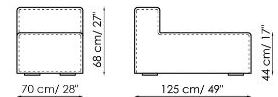

Central section 70

Width: 70cm
Depth: 125cm
Height: 68cm