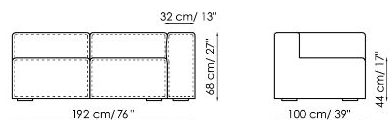

## End section sofa 235-245

Width: 235-245cm

Depth: 100cm

Height: 68cm

## End section sofa 185-195

Width: 185-195cm

Depth: 100cm

Height: 68cm

## End section sofa 165-175

Width: 165-175cm

Depth: 100cm

Height: 68cm

## Corner sofa 242

Width: 242cm

Depth: 100cm

Height: 68cm