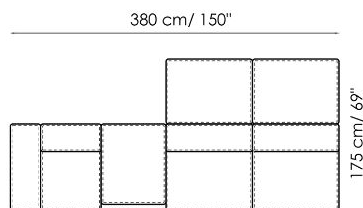

**Penisola 100x100**

Width: 100cm  
 Depth: 100cm  
 Height: 44cm

**Penisola 100x75**

Width: 100cm  
 Depth: 75cm  
 Height: 44cm

**High armrest 68x25**

Width: 25cm  
 Depth: 100cm  
 Height: 68cm

**High armrest 68x35**

Width: 35cm  
 Depth: 100cm  
 Height: 68cm

**Low armrest 50x25**

Width: 25cm  
 Depth: 100cm  
 Height: 50cm

**Low armrest 50x35**

Width: 35cm  
 Depth: 100cm  
 Height: 50cm

**Pouf 100x150**

Width: 100cm  
 Depth: 150cm  
 Height: 44cm

**Pouf 100x100**

Width: 100cm  
 Depth: 100cm  
 Height: 44cm

**Pouf 100x75**

Width: 100cm  
 Depth: 75cm  
 Height: 44cm

**Pouf 93x75**

Width: 93cm  
 Depth: 75cm  
 Height: 44cm

**Feather cushion with edge**

Width: 50cm  
 Depth: -cm  
 Height: 50cm

**Combination**

Width: 380cm  
 Depth: 175cm  
 Height: 68cm

**Combination**

Width: 390cm  
 Depth: 225cm  
 Height: 68cm

**Combination**  
 Width: 342cm  
 Depth: 250cm  
 Height: 68cm