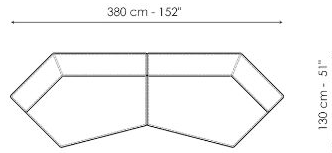

**Penisola 100x100**

Width: 100cm  
 Depth: 100cm  
 Height: 44cm

**Penisola 100x75**

Width: 100cm  
 Depth: 75cm  
 Height: 44cm

**High armrest 68x25**

Width: 25cm  
 Depth: 100cm  
 Height: 68cm

**High armrest 68x35**

Width: 50cm  
 Depth: -cm  
 Height: 50cm

**Combination**

Width: 380cm  
 Depth: 175cm  
 Height: 68cm

**Combination**

Width: 390cm  
 Depth: 225cm  
 Height: 68cm

**Combination**  
 Width: 342cm  
 Depth: 250cm  
 Height: 68cm

**Semi-corner 240**  
 Width: 240cm  
 Depth: 141cm  
 Height: 68cm

**Semi-corner 190**  
 Width: 190cm  
 Depth: 130cm  
 Height: 68cm

**Trapezium 180**  
 Width: 180cm  
 Depth: 125cm  
 Height: 68cm

**Trapezium 140**  
 Width: 140cm  
 Depth: 125cm  
 Height: 68cm

**Penisola**  
 Width: 100cm  
 Depth: 100cm  
 Height: 68cm

**Large armrest**  
 Width: 50cm  
 Depth: 100cm  
 Height: 50cm

**Combination**  
Width: 380cm  
Depth: 130cm  
Height: 68cm

**Combination**  
Width: 390cm  
Depth: 141cm  
Height: 68cm