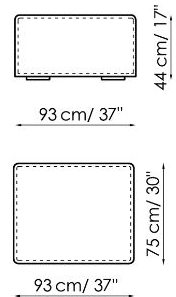

**Chaise longue 150x70**

Width: 70cm  
 Depth: 150cm  
 Height: 68cm

**Penisola with backrest 100x150**

Width: 100cm  
 Depth: 150cm  
 Height: 68cm

**Penisola 100x150**

Width: 100cm  
 Depth: 150cm  
 Height: 44cm

**Penisola 100x100**

Width: 100cm  
 Depth: 100cm  
 Height: 44cm

**Penisola 100x75**

Width: 100cm  
 Depth: 75cm  
 Height: 44cm

**High armrest 68x25**

Width: 25cm  
 Depth: 100cm  
 Height: 68cm

**High armrest 68x35**

Width: 35cm  
 Depth: 100cm  
 Height: 68cm

**Low armrest 50x25**

Width: 25cm  
 Depth: 100cm  
 Height: 50cm

**Low armrest 50x35**

Width: 35cm  
 Depth: 100cm  
 Height: 50cm

**Pouf 100x150**

Width: 100cm  
 Depth: 150cm  
 Height: 44cm

**Pouf 100x100**

Width: 100cm  
 Depth: 100cm  
 Height: 44cm

**Pouf 100x75**

Width: 100cm  
 Depth: 75cm  
 Height: 44cm

**Pouf 93x75**

Width: 93cm  
 Depth: 75cm  
 Height: 44cm

**Feather cushion with edge**