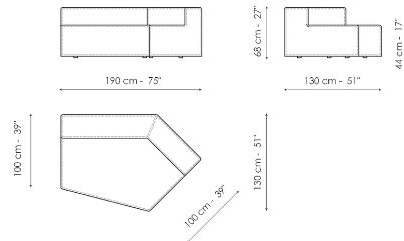

Width: 35cm  
 Depth: 100cm  
 Height: 68cm

**Low armrest 50x25**

Width: 25cm  
 Depth: 100cm  
 Height: 50cm

**Low armrest 50x35**

Width: 35cm  
 Depth: 100cm  
 Height: 50cm

**Pouf 100x150**

Width: 100cm  
 Depth: 150cm  
 Height: 44cm

**Pouf 100x100**

Width: 100cm  
 Depth: 100cm  
 Height: 44cm

**Pouf 100x75**

Width: 100cm  
 Depth: 75cm  
 Height: 44cm

**Pouf 93x75**

Width: 93cm  
 Depth: 75cm  
 Height: 44cm

**Feather cushion with edge**

Width: 50cm  
 Depth: -cm  
 Height: 50cm

**Combination**

Width: 380cm  
 Depth: 175cm  
 Height: 68cm

**Combination**

Width: 390cm  
 Depth: 225cm  
 Height: 68cm

**Combination**  
 Width: 342cm  
 Depth: 250cm  
 Height: 68cm

**Semi-corner 240**  
 Width: 240cm  
 Depth: 141cm  
 Height: 68cm

**Semi-corner 190**  
 Width: 190cm  
 Depth: 130cm  
 Height: 68cm

**Trapezium 180**  
 Width: 180cm  
 Depth: 125cm  
 Height: 68cm

**Trapezium 140**  
 Width: 140cm  
 Depth: 125cm  
 Height: 68cm