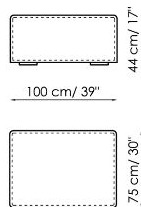

### Central section 100

Width: 100cm  
Depth: 100cm  
Height: 68cm

**Central section 70 movable**

Width: 70cm  
 Depth: 100-125cm  
 Height: 68cm

**Backrest-corner depth 125**

Width: 32cm  
 Depth: 125cm  
 Height: 68cm

**Backrest-corner depth 100**

Width: 32cm  
 Depth: 100cm  
 Height: 68cm

**Chaise longue 150x70**

Width: 70cm  
 Depth: 150cm  
 Height: 68cm

**Penisola with backrest 100x150**

Width: 100cm  
 Depth: 150cm  
 Height: 68cm

**Penisola 100x150**

Width: 100cm  
 Depth: 150cm  
 Height: 44cm

**Penisola 100x100**

Width: 100cm  
 Depth: 100cm  
 Height: 44cm

**Penisola 100x75**

Width: 100cm  
 Depth: 75cm  
 Height: 44cm

**High armrest 68x25**

Width: 25cm  
 Depth: 100cm  
 Height: 68cm

**High armrest 68x35**