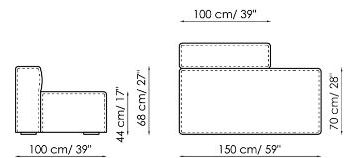

### Central section 100

Width: 100cm  
Depth: 100cm  
Height: 68cm

### Central section 70

Width: 70cm  
Depth: 125cm  
Height: 68cm

**Central section 70 movable**

Width: 70cm  
 Depth: 125-150cm  
 Height: 68cm

**Central section 70**

Width: 70cm  
 Depth: 100cm  
 Height: 68cm

**Central section 70 movable**

Width: 70cm  
 Depth: 100-125cm  
 Height: 68cm

**Backrest-corner depth 125**

Width: 32cm  
 Depth: 125cm  
 Height: 68cm

**Backrest-corner depth 100**

Width: 32cm  
 Depth: 100cm  
 Height: 68cm

**Chaise longue 150x70**

Width: 70cm  
 Depth: 150cm  
 Height: 68cm

**Penisola with backrest 100x150**

Width: 100cm  
 Depth: 150cm  
 Height: 68cm

**Penisola 100x150**

Width: 100cm  
 Depth: 150cm  
 Height: 44cm