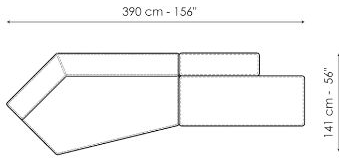

**Penisola 100x100**

Width: 100cm  
 Depth: 100cm  
 Height: 44cm

**Penisola 100x75**

Width: 100cm  
 Depth: 75cm  
 Height: 44cm

**High armrest 68x25**

Width: 25cm  
 Depth: 100cm  
 Height: 68cm

**High armrest 68x35**

Width: 50cm  
 Depth: -cm  
 Height: 50cm

**Combination**

Width: 380cm  
 Depth: 175cm  
 Height: 68cm

**Combination**

Width: 390cm  
 Depth: 225cm  
 Height: 68cm

**Combination**  
 Width: 342cm  
 Depth: 250cm  
 Height: 68cm

**Semi-corner 240**  
 Width: 240cm  
 Depth: 141cm  
 Height: 68cm

**Semi-corner 190**  
 Width: 190cm  
 Depth: 130cm  
 Height: 68cm

**Trapezium 180**  
 Width: 180cm  
 Depth: 125cm  
 Height: 68cm

**Trapezium 140**  
 Width: 140cm  
 Depth: 125cm  
 Height: 68cm

**Penisola**  
 Width: 100cm  
 Depth: 100cm  
 Height: 68cm

**Large armrest**  
 Width: 50cm  
 Depth: 100cm  
 Height: 50cm

**Combination**  
Width: 380cm  
Depth: 130cm  
Height: 68cm

**Combination**  
Width: 390cm  
Depth: 141cm  
Height: 68cm