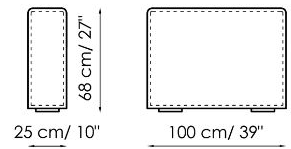

### Central section 70

Width: 70cm  
Depth: 125cm  
Height: 68cm

**Central section 70 movable**

Width: 70cm  
 Depth: 125-150cm  
 Height: 68cm

**Central section 70**

Width: 70cm  
 Depth: 100cm  
 Height: 68cm

**Central section 70 movable**

Width: 70cm  
 Depth: 100-125cm  
 Height: 68cm

**Backrest-corner depth 125**

Width: 32cm  
 Depth: 125cm  
 Height: 68cm

**Backrest-corner depth 100**

Width: 32cm  
 Depth: 100cm  
 Height: 68cm

**Chaise longue 150x70**

Width: 70cm  
 Depth: 150cm  
 Height: 68cm

**Penisola with backrest 100x150**

Width: 100cm  
 Depth: 150cm  
 Height: 68cm

**Penisola 100x150**

Width: 100cm  
 Depth: 150cm  
 Height: 44cm

**Penisola 100x100**

Width: 100cm  
 Depth: 100cm  
 Height: 44cm

**Penisola 100x75**

Width: 100cm  
 Depth: 75cm  
 Height: 44cm

**High armrest 68x25**

Width: 25cm  
 Depth: 100cm  
 Height: 68cm

**High armrest 68x35**