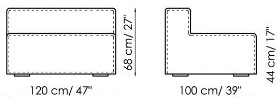

Central section 120

Width: 120cm
Depth: 100cm
Height: 68cm