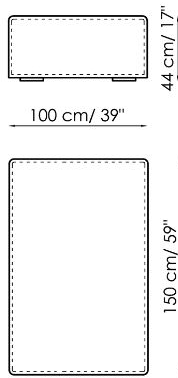

### Central section 100

Width: 100cm  
Depth: 100cm  
Height: 68cm

**Chaise longue 150x70**

Width: 70cm  
 Depth: 150cm  
 Height: 68cm

**Penisola with backrest 100x150**

Width: 100cm  
 Depth: 150cm  
 Height: 68cm

**Penisola 100x150**

Width: 100cm  
 Depth: 150cm  
 Height: 44cm

**Penisola 100x100**

Width: 100cm  
 Depth: 100cm  
 Height: 44cm

**Penisola 100x75**

Width: 100cm  
 Depth: 75cm  
 Height: 44cm

**High armrest 68x25**

Width: 25cm  
 Depth: 100cm  
 Height: 68cm

**High armrest 68x35**

Width: 35cm  
 Depth: 100cm  
 Height: 68cm

**Low armrest 50x25**

Width: 25cm  
 Depth: 100cm  
 Height: 50cm

**Low armrest 50x35**

Width: 35cm  
 Depth: 100cm  
 Height: 50cm

**Pouf 100x150**

Width: 100cm  
 Depth: 150cm  
 Height: 44cm