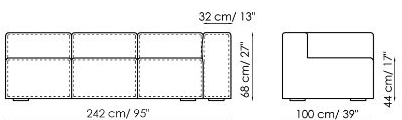

## End section sofa 235-245

Width: 235-245cm

Depth: 100cm

Height: 68cm

## End section sofa 185-195

Width: 185-195cm

Depth: 100cm

Height: 68cm

## End section sofa 165-175

Width: 165-175cm

Depth: 100cm

Height: 68cm

## Corner sofa 242

Width: 242cm

Depth: 100cm

Height: 68cm