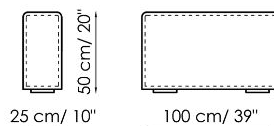

**Central section 70 movable**

Width: 70cm  
 Depth: 100-125cm  
 Height: 68cm

**Backrest-corner depth 125**

Width: 32cm  
 Depth: 125cm  
 Height: 68cm

**Backrest-corner depth 100**

Width: 32cm  
 Depth: 100cm  
 Height: 68cm

**Chaise longue 150x70**

Width: 70cm  
 Depth: 150cm  
 Height: 68cm

**Penisola with backrest 100x150**

Width: 100cm  
 Depth: 150cm  
 Height: 68cm

**Penisola 100x150**

Width: 100cm  
 Depth: 150cm  
 Height: 44cm

**Penisola 100x100**

Width: 100cm  
 Depth: 100cm  
 Height: 44cm

**Penisola 100x75**

Width: 100cm  
 Depth: 75cm  
 Height: 44cm

**High armrest 68x25**

Width: 25cm  
 Depth: 100cm  
 Height: 68cm

**High armrest 68x35**

Width: 35cm  
 Depth: 100cm  
 Height: 68cm

**Low armrest 50x25**

Width: 25cm  
 Depth: 100cm  
 Height: 50cm

**Low armrest 50x35**

Width: 35cm  
 Depth: 100cm  
 Height: 50cm

**Pouf 100x150**

Width: 100cm  
 Depth: 150cm  
 Height: 44cm