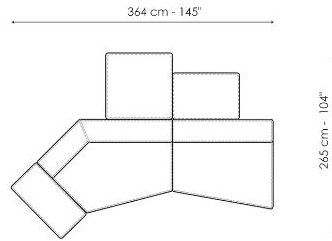

**Penisola 100x100**

Width: 100cm  
 Depth: 100cm  
 Height: 44cm

**Penisola 100x75**

Width: 100cm  
 Depth: 75cm  
 Height: 44cm

**High armrest 68x25**

Width: 25cm  
 Depth: 100cm  
 Height: 68cm

**High armrest 68x35**

Width: 50cm  
 Depth: -cm  
 Height: 50cm

**Combination**

Width: 380cm  
 Depth: 175cm  
 Height: 68cm

**Combination**

Width: 390cm  
 Depth: 225cm  
 Height: 68cm

**Combination**  
 Width: 342cm  
 Depth: 250cm  
 Height: 68cm

**Semi-corner 240**  
 Width: 240cm  
 Depth: 141cm  
 Height: 68cm

**Semi-corner 190**  
 Width: 190cm  
 Depth: 130cm  
 Height: 68cm

**Trapezium 180**  
 Width: 180cm  
 Depth: 125cm  
 Height: 68cm

**Trapezium 140**  
 Width: 140cm  
 Depth: 125cm  
 Height: 68cm

**Penisola**  
 Width: 100cm  
 Depth: 100cm  
 Height: 68cm

**Large armrest**  
 Width: 50cm  
 Depth: 100cm  
 Height: 50cm

**Combination**  
Width: 380cm  
Depth: 130cm  
Height: 68cm

**Combination**  
Width: 390cm  
Depth: 141cm  
Height: 68cm