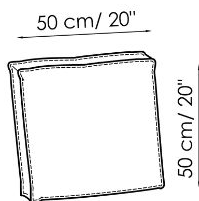

**Penisola 100x100**

Width: 100cm  
 Depth: 100cm  
 Height: 44cm

**Penisola 100x75**

Width: 100cm  
 Depth: 75cm  
 Height: 44cm

**High armrest 68x25**

Width: 25cm  
 Depth: 100cm  
 Height: 68cm

**High armrest 68x35**

Width: 35cm  
 Depth: 100cm  
 Height: 68cm

**Low armrest 50x25**

Width: 25cm  
 Depth: 100cm  
 Height: 50cm

**Low armrest 50x35**

Width: 35cm  
 Depth: 100cm  
 Height: 50cm

**Pouf 100x150**

Width: 100cm  
 Depth: 150cm  
 Height: 44cm

**Pouf 100x100**

Width: 100cm  
 Depth: 100cm  
 Height: 44cm

**Pouf 100x75**

Width: 100cm  
 Depth: 75cm  
 Height: 44cm

**Pouf 93x75**

Width: 93cm  
 Depth: 75cm  
 Height: 44cm

**Feather cushion with edge**

Width: 50cm  
 Depth: -cm  
 Height: 50cm

**Combination**

Width: 380cm  
 Depth: 175cm  
 Height: 68cm

**Combination**

Width: 390cm  
 Depth: 225cm  
 Height: 68cm

**Combination**  
 Width: 342cm  
 Depth: 250cm  
 Height: 68cm