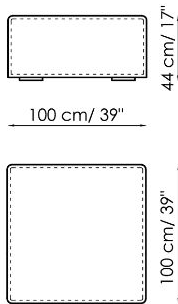

**Chaise longue 150x70**

Width: 70cm  
 Depth: 150cm  
 Height: 68cm

**Penisola with backrest 100x150**

Width: 100cm  
 Depth: 150cm  
 Height: 68cm

**Penisola 100x150**

Width: 100cm  
 Depth: 150cm  
 Height: 44cm

**Penisola 100x100**

Width: 100cm  
 Depth: 100cm  
 Height: 44cm

**Penisola 100x75**

Width: 100cm  
 Depth: 75cm  
 Height: 44cm

**High armrest 68x25**

Width: 25cm  
 Depth: 100cm  
 Height: 68cm

**High armrest 68x35**

Width: 35cm  
 Depth: 100cm  
 Height: 68cm

**Low armrest 50x25**

Width: 25cm  
 Depth: 100cm  
 Height: 50cm

**Low armrest 50x35**

Width: 35cm  
 Depth: 100cm  
 Height: 50cm

**Pouf 100x150**

Width: 100cm  
 Depth: 150cm  
 Height: 44cm

**Pouf 100x100**

Width: 100cm  
 Depth: 100cm  
 Height: 44cm

**Pouf 100x75**

Width: 100cm  
 Depth: 75cm  
 Height: 44cm

**Pouf 93x75**

Width: 93cm  
 Depth: 75cm  
 Height: 44cm

**Feather cushion with edge**