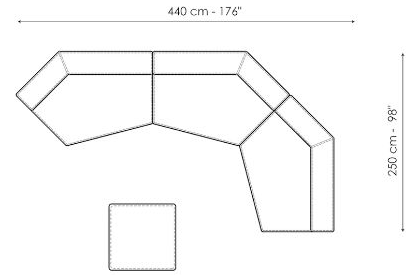

Combination
Width: 440cm
Depth: 250cm
Height: 68cm