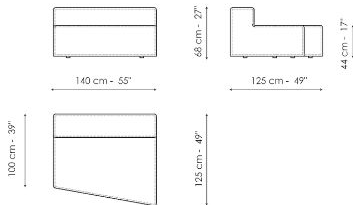

Width: 35cm  
 Depth: 100cm  
 Height: 68cm

**Low armrest 50x25**

Width: 25cm  
 Depth: 100cm  
 Height: 50cm

**Low armrest 50x35**

Width: 35cm  
 Depth: 100cm  
 Height: 50cm

**Pouf 100x150**

Width: 100cm  
 Depth: 150cm  
 Height: 44cm

**Pouf 100x100**

Width: 100cm  
 Depth: 100cm  
 Height: 44cm

**Pouf 100x75**

Width: 100cm  
 Depth: 75cm  
 Height: 44cm

**Pouf 93x75**

Width: 93cm  
 Depth: 75cm  
 Height: 44cm

**Feather cushion with edge**

Width: 50cm  
 Depth: -cm  
 Height: 50cm

**Combination**

Width: 380cm  
 Depth: 175cm  
 Height: 68cm

**Combination**

Width: 390cm  
 Depth: 225cm  
 Height: 68cm

**Combination**  
 Width: 342cm  
 Depth: 250cm  
 Height: 68cm

**Semi-corner 240**  
 Width: 240cm  
 Depth: 141cm  
 Height: 68cm

**Semi-corner 190**  
 Width: 190cm  
 Depth: 130cm  
 Height: 68cm

**Trapezium 180**  
 Width: 180cm  
 Depth: 125cm  
 Height: 68cm

**Trapezium 140**  
 Width: 140cm  
 Depth: 125cm  
 Height: 68cm