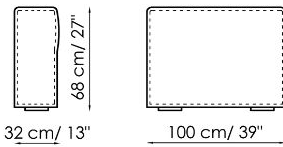

### Central section 120

Width: 120cm  
Depth: 100cm  
Height: 68cm

### Central section 100

Width: 100cm  
Depth: 100cm  
Height: 68cm

### Central section 70

Width: 70cm  
Depth: 125cm  
Height: 68cm

**Central section 70 movable**

Width: 70cm  
 Depth: 125-150cm  
 Height: 68cm

**Central section 70**

Width: 70cm  
 Depth: 100cm  
 Height: 68cm

**Central section 70 movable**

Width: 70cm  
 Depth: 100-125cm  
 Height: 68cm

**Backrest-corner depth 125**

Width: 32cm  
 Depth: 125cm  
 Height: 68cm

**Backrest-corner depth 100**

Width: 32cm  
 Depth: 100cm  
 Height: 68cm