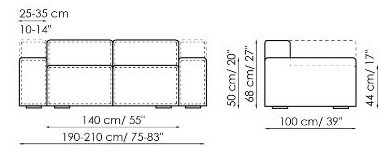

## Sofa 260-280

Width: 260-280cm

Depth: 100cm

Height: 68cm

## Sofa 210-230

Width: 210-230cm

Depth: 100cm

Height: 68cm

## End section sofa 235-245

Width: 235-245cm

Depth: 100cm

Height: 68cm

### Central section 210

Width: 210cm  
Depth: 100cm  
Height: 68cm