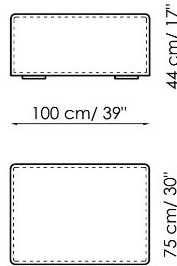

**Chaise longue 150x70**

Width: 70cm  
 Depth: 150cm  
 Height: 68cm

**Penisola with backrest 100x150**

Width: 100cm  
 Depth: 150cm  
 Height: 68cm

**Penisola 100x150**

Width: 100cm  
 Depth: 150cm  
 Height: 44cm

**Penisola 100x100**

Width: 100cm  
 Depth: 100cm  
 Height: 44cm

**Penisola 100x75**

Width: 100cm  
 Depth: 75cm  
 Height: 44cm

**High armrest 68x25**

Width: 25cm  
 Depth: 100cm  
 Height: 68cm

**High armrest 68x35**

Width: 35cm  
 Depth: 100cm  
 Height: 68cm

**Low armrest 50x25**

Width: 25cm  
 Depth: 100cm  
 Height: 50cm

**Low armrest 50x35**

Width: 35cm  
 Depth: 100cm  
 Height: 50cm

**Pouf 100x150**

Width: 100cm  
 Depth: 150cm  
 Height: 44cm

**Pouf 100x100**

Width: 100cm  
 Depth: 100cm  
 Height: 44cm

**Pouf 100x75**

Width: 100cm  
 Depth: 75cm  
 Height: 44cm

**Pouf 93x75**

Width: 93cm  
 Depth: 75cm  
 Height: 44cm

**Feather cushion with edge**