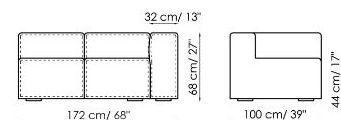

## End section sofa 235-245

Width: 235-245cm

Depth: 100cm

Height: 68cm

## End section sofa 165-175

Width: 165-175cm

Depth: 100cm

Height: 68cm

## Corner sofa 242

Width: 242cm

Depth: 100cm

Height: 68cm

## Corner sofa 192

Width: 192cm

Depth: 100cm

Height: 68cm