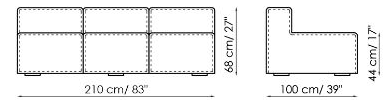

## Corner sofa 192

Width: 192cm

Depth: 100cm

Height: 68cm

## Corner sofa 172

Width: 172cm

Depth: 100cm

Height: 68cm

### Chaise longue 125-135x170

Width: 125-135cm  
Depth: 170cm  
Height: 68cm

### Central section 210

Width: 210cm  
Depth: 100cm  
Height: 68cm