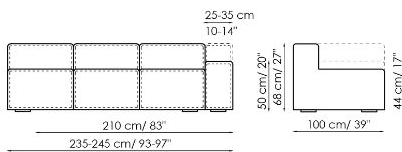

## Sofa 260-280

Width: 260-280cm

Depth: 100cm

Height: 68cm

## Sofa 210-230

Width: 210-230cm

Depth: 100cm

Height: 68cm

## Sofa 190-210

Width: 190-210cm

Depth: 100cm

Height: 68cm

## End section sofa 235-245

Width: 235-245cm

Depth: 100cm

Height: 68cm