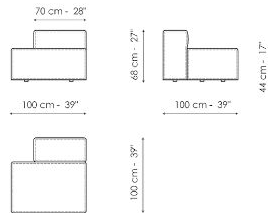

**Penisola 100x100**

Width: 100cm  
 Depth: 100cm  
 Height: 44cm

**Penisola 100x75**

Width: 100cm  
 Depth: 75cm  
 Height: 44cm

**High armrest 68x25**

Width: 25cm  
 Depth: 100cm  
 Height: 68cm

**High armrest 68x35**

Width: 35cm  
 Depth: 100cm  
 Height: 68cm

**Low armrest 50x25**

Width: 25cm  
 Depth: 100cm  
 Height: 50cm

**Low armrest 50x35**

Width: 35cm  
 Depth: 100cm  
 Height: 50cm

**Pouf 100x150**

Width: 100cm  
 Depth: 150cm  
 Height: 44cm

Width: 50cm  
 Depth: -cm  
 Height: 50cm

**Combination**

Width: 380cm  
 Depth: 175cm  
 Height: 68cm

**Combination**

Width: 390cm  
 Depth: 225cm  
 Height: 68cm

**Combination**  
 Width: 342cm  
 Depth: 250cm  
 Height: 68cm

**Semi-corner 240**  
 Width: 240cm  
 Depth: 141cm  
 Height: 68cm

**Semi-corner 190**  
 Width: 190cm  
 Depth: 130cm  
 Height: 68cm

**Trapezium 180**  
 Width: 180cm  
 Depth: 125cm  
 Height: 68cm

**Trapezium 140**  
 Width: 140cm  
 Depth: 125cm  
 Height: 68cm