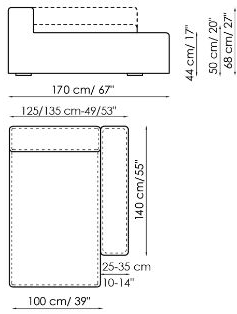

Chaise longue 125-135x170

Width: 125-135cm
Depth: 170cm
Height: 68cm