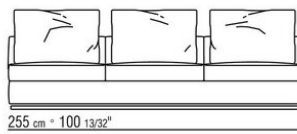

COD. 027006