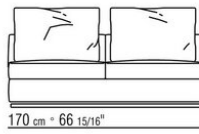

Base in silver-grey color epoxy powder-coated metal. Feet rest on tips made of thermoplastic material

Upholstery is removable in both the fabric and leather versions

COD. 027002

COD. 027003

COD. 027004

COD. 027005