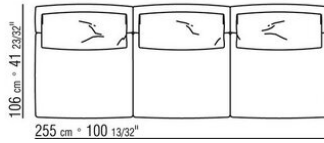

COD. 027006