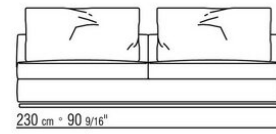

Base in silver-grey color epoxy powder-coated metal. Feet rest on tips made of thermoplastic material

Upholstery is removable in both the fabric and leather versions

COD. 027002

COD. 027003

COD. 027004

COD. 027005