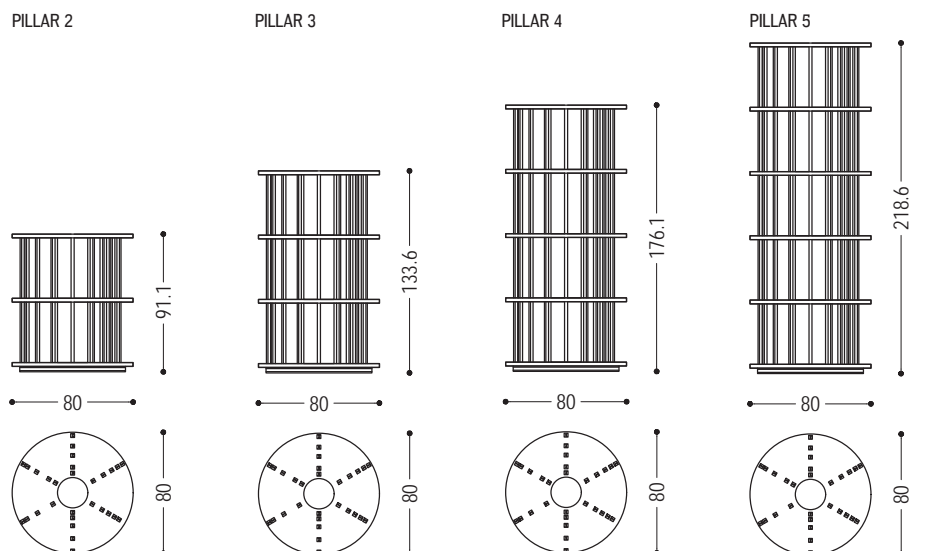

Bookshelf completely in solid wood. Linear column design with 5 difference levels made of pinned vertical slats that slot in the circular shelves. The base has a rotating plate to enable 360° use.

STANDARD VERSION: PILLAR 2 AND PILLAR 3 WITH WOODEN TRAY

CODE	SIZE	A1	A2
PILLAR 2	Ø 80 x H.91,1	■	■
PILLAR 3	Ø 80 x H.133,6	■	■
PILLAR 4	Ø 80 x H.176,1	■	■
PILLAR 5	Ø 80 x H.218,6	■	■

AVAILABLE FINISHES:

A1: walnut without knots

A2: oak without knots, cherry, maple