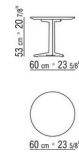

COD. 014X61