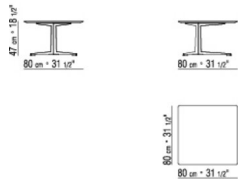

COD. 014X50