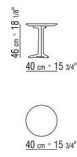

COD. 014X60