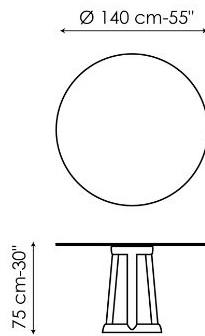

Data sheet

Width: 120cm
Depth: 120cm
Height: $\pm 75\text{cm}$

Width: 140cm
Depth: 140cm
Height: $\pm 75\text{cm}$

Width: 160cm
Depth: 160cm
Height: $\pm 75\text{cm}$

Width: 180cm
Depth: 180cm
Height: $\pm 75\text{cm}$

Width: 215cm
Depth: 115cm
Height: $\pm 75\text{cm}$

Width: 240cm
Depth: 120cm
Height: $\pm 75\text{cm}$

Finishes

ROUND TOP

Ceramic

Silk finish ceramic
Calacatta macchia
vecchia

Glossy ceramic
Calacatta

Mat ceramic
Ardesia grey