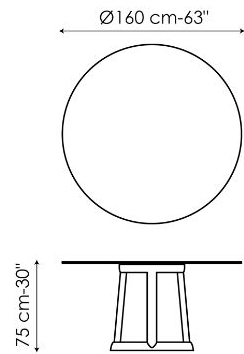

Data sheet

Width: 120cm
Depth: 120cm
Height: $\pm 75\text{cm}$

Width: 140cm
Depth: 140cm
Height: $\pm 75\text{cm}$

Width: 160cm
Depth: 160cm
Height: $\pm 75\text{cm}$

Width: 180cm
Depth: 180cm
Height: $\pm 75\text{cm}$

Width: 215cm
Depth: 115cm
Height: $\pm 75\text{cm}$

Width: 240cm
Depth: 120cm
Height: $\pm 75\text{cm}$

Finishes

ROUND TOP

Ceramic

Silk finish ceramic
Calacatta macchia
vecchia

Glossy ceramic
Calacatta

Mat ceramic
Ardesia grey