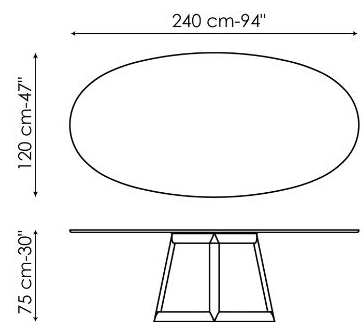

Data sheet

Width: 120cm
Depth: 120cm
Height: $\pm 75\text{cm}$

Width: 140cm
Depth: 140cm
Height: $\pm 75\text{cm}$

Width: 160cm
Depth: 160cm
Height: $\pm 75\text{cm}$

Width: 180cm
Depth: 180cm
Height: $\pm 75\text{cm}$

Width: 215cm
Depth: 115cm
Height: $\pm 75\text{cm}$

Width: 240cm
Depth: 120cm
Height: $\pm 75\text{cm}$

Finishes

ROUND TOP

Ceramic

Silk finish ceramic
Calacatta macchia
vecchia

Glossy ceramic
Calacatta

Mat ceramic
Ardesia grey