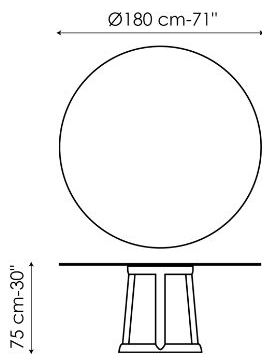

Data sheet

Width: 120cm
Depth: 120cm
Height: $\pm 75\text{cm}$

Width: 140cm
Depth: 140cm
Height: $\pm 75\text{cm}$

Width: 160cm
Depth: 160cm
Height: $\pm 75\text{cm}$

Width: 180cm
Depth: 180cm
Height: $\pm 75\text{cm}$

Width: 215cm
Depth: 115cm
Height: $\pm 75\text{cm}$

Width: 240cm
Depth: 120cm
Height: $\pm 75\text{cm}$

Finishes

ROUND TOP

Ceramic

Silk finish ceramic
Calacatta macchia
vecchia

Glossy ceramic
Calacatta

Mat ceramic
Ardesia grey