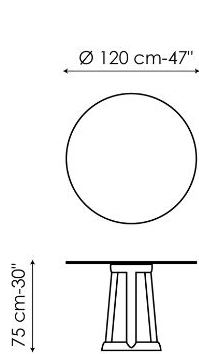

Data sheet

Width: 120cm
Depth: 120cm
Height: $\pm 75\text{cm}$

Width: 140cm
Depth: 140cm
Height: $\pm 75\text{cm}$

Width: 160cm
Depth: 160cm
Height: $\pm 75\text{cm}$

Width: 180cm
Depth: 180cm
Height: $\pm 75\text{cm}$

Width: 215cm
Depth: 115cm
Height: $\pm 75\text{cm}$

Width: 240cm
Depth: 120cm
Height: $\pm 75\text{cm}$

Finishes

ROUND TOP

Ceramic

Silk finish ceramic
Calacatta macchia
vecchia

Glossy ceramic
Calacatta

Mat ceramic
Ardesia grey