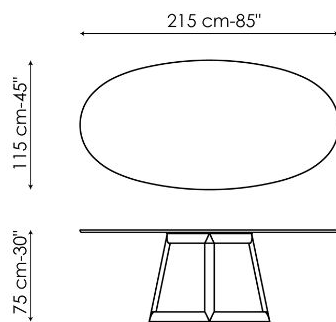

Data sheet

Width: 120cm
Depth: 120cm
Height: $\pm 75\text{cm}$

Width: 140cm
Depth: 140cm
Height: $\pm 75\text{cm}$

Width: 160cm
Depth: 160cm
Height: $\pm 75\text{cm}$

Width: 180cm
Depth: 180cm
Height: $\pm 75\text{cm}$

Width: 215cm
Depth: 115cm
Height: $\pm 75\text{cm}$

Width: 240cm
Depth: 120cm
Height: $\pm 75\text{cm}$

Finishes

ROUND TOP

Ceramic

Silk finish ceramic
Calacatta macchia
vecchia

Glossy ceramic
Calacatta

Mat ceramic
Ardesia grey