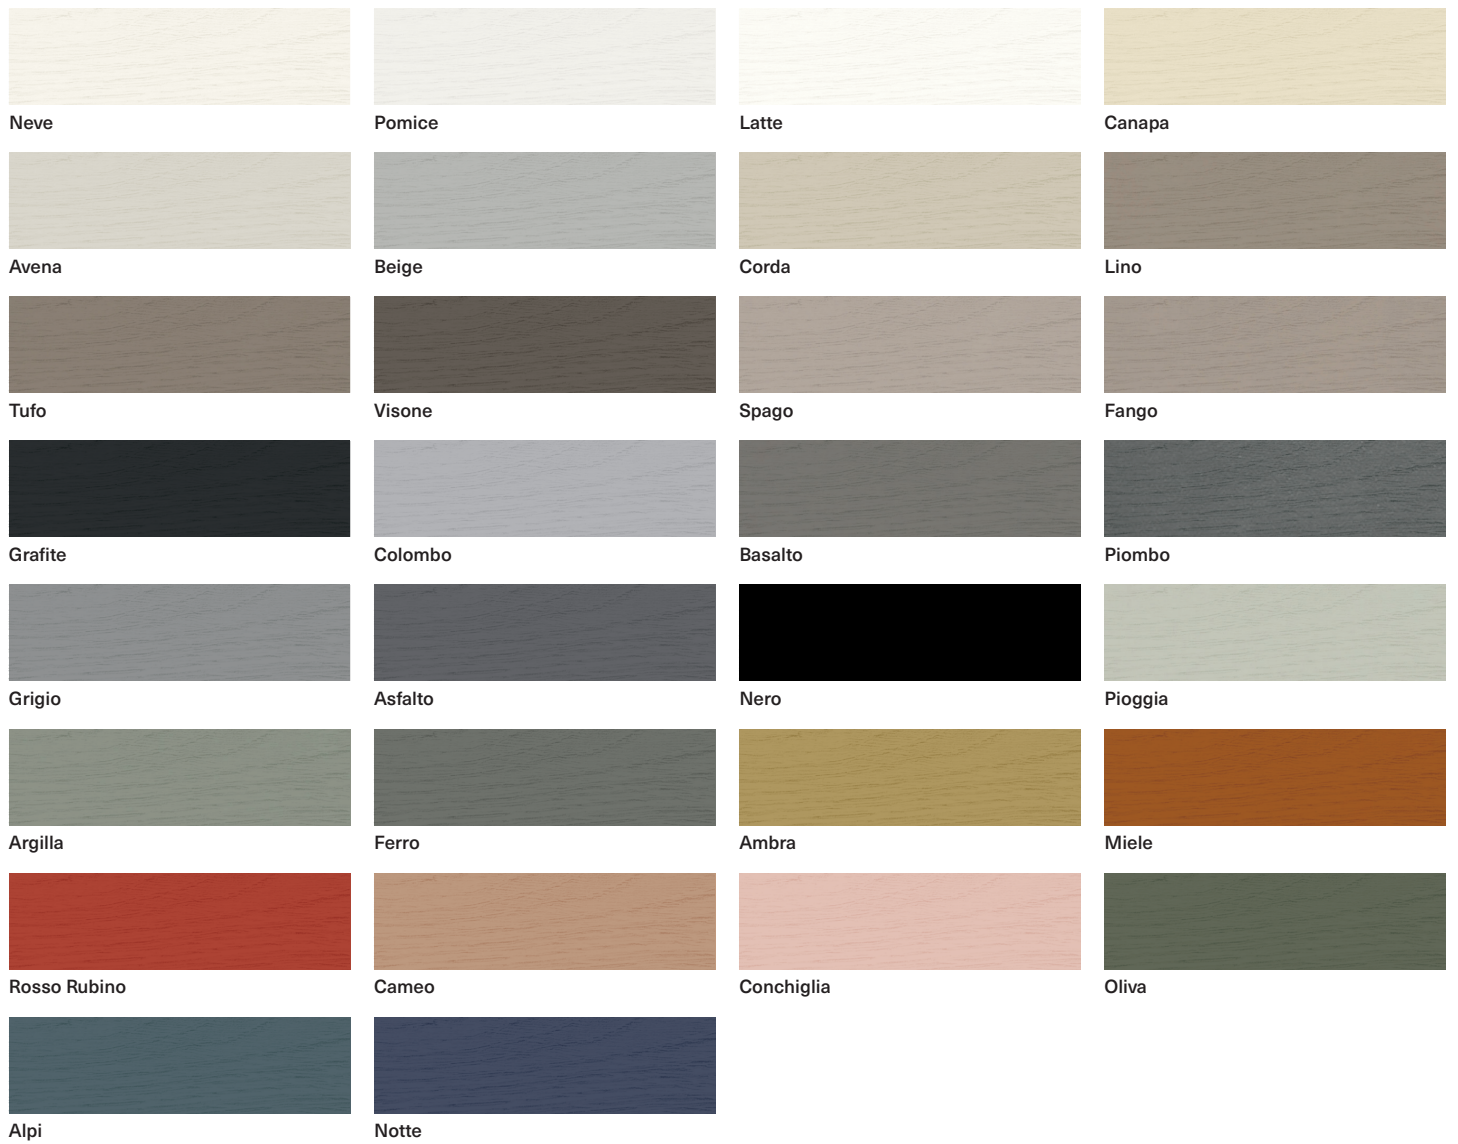

Harriet

Horizontal and vertical lines in equilibrium lend a pleasant rhythm to the wardrobe surface, blending harmoniously into the space around it. Sliding door or coplanar wardrobe. Door in matt or gloss lacquer. Insert in matt or gloss lacquer, lacquer or stained ash veneer, concrete effect finish.

			
Neve	Pomice	Latte	Canapa
			
Avena	Beige	Corda	Lino
			
Tufo	Visone	Spago	Fango
			
Grafite	Colombo	Basalto	Piombo
			
Grigio	Asfalto	Nero	Piovvia
			
Argilla	Ferro	Ambra	Miele
			
Rosso Rubino	Cameo	Conchiglia	Oliva
			
Alpi	Notte		

FINISHES

Lacquer matt on ash

FINISHES

Wood stained ash

Termocotto

Iron

Brown

Cenere