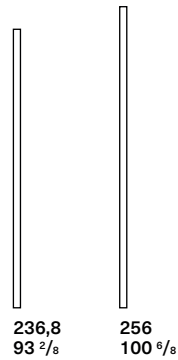

Sliding wardrobe

Width

Height

Coplanar wardrobe

Width

Height

FINISHES

Lacquer matt and gloss