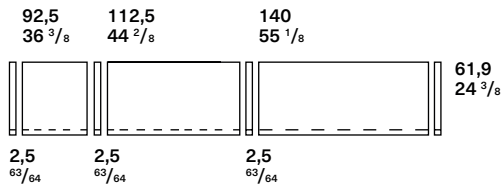

Sliding wardrobe

Width