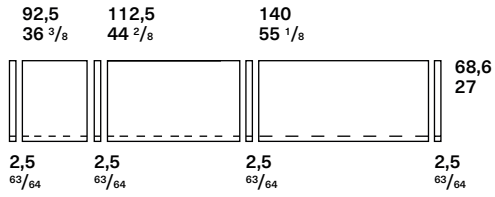

Sliding wardrobe

Width