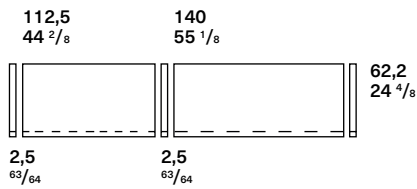

Sliding wardrobe

Width

Height

Coplanar wardrobe

Width

Height

FINISHES

Lacquer matt and gloss