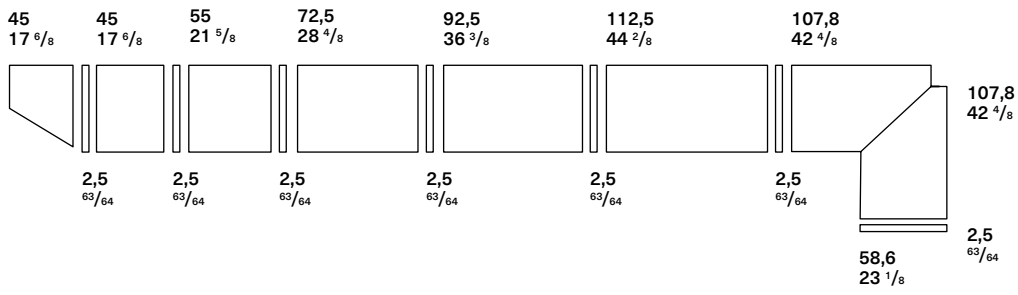

Kabina Boxes

Elements with open shelving create spaces that solve daily needs in an appealing, timeless style. Modular walk-in wardrobe system available in fabric, grey wood or matt lacquer finishes, with adjustable legs for correct levelling during assembly. Elements in matt lacquer, fabric or grey wood.

TECHNICAL DETAILS

Dimensions

Width

Height

FINISHES

Lacquer matt

			
Neve	Pomice	Latte	Canapa
			
Avena	Beige	Corda	Lino
			
Tufo	Visone	Spago	Fango
			
Grafite	Colombo	Basalto	Piombo
			
Grigio	Asfalto	Nero	Pioggia
			
Argilla	Ferro	Ambra	Miele
			
Rosso Rubino	Cameo	Conchiglia	Oliva
			
Alpi	Notte		