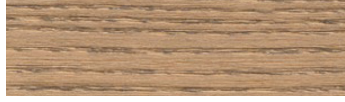

FINISHES

Lacquer matt on ash

FINISHES

Wood stained ash

---

Termocotto

Iron

Brown

Cenere

Nut

Vintage

Concrete effect (insert only)

---

Bianco

Grigio

Ecrù