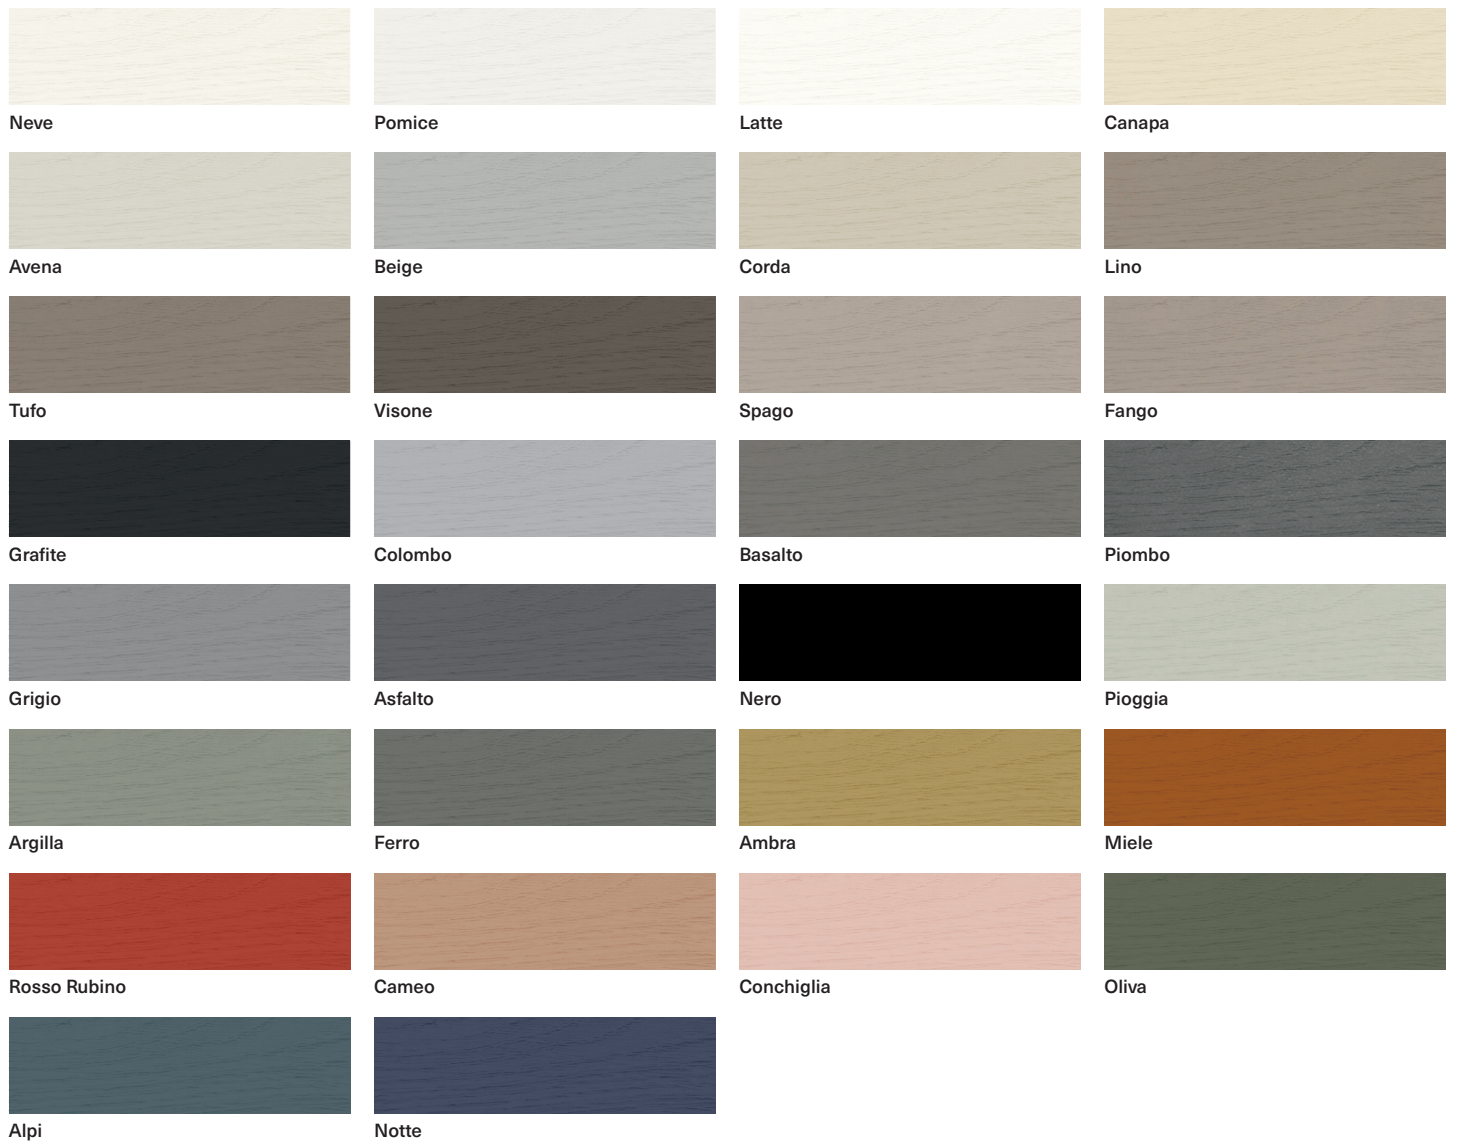

TECHNICAL DETAILS

Sliding wardrobe

Width

Height

FINISHES

Lacquer matt and gloss

---

			
Neve	Pomice	Latte	Canapa
			
Avena	Beige	Corda	Lino
			
Tufo	Visone	Spago	Fango
			
Grafite	Colombo	Basalto	Piombo
			
Grigio	Asfalto	Nero	Pioggia
			
Argilla	Ferro	Ambra	Miele
			
Rosso Rubino	Cameo	Conchiglia	Oliva
			
Alpi	Notte		

FINISHES

Lacquer matt on ash

FINISHES

Wood stained ash

---

Termocotto

Iron

Brown

Cenere

Nut

Vintage

Concrete effect (insert only)

---

Bianco

Grigio

Ecrù