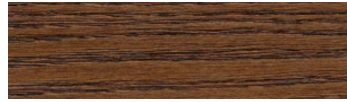

FINISHES

Lacquer matt on ash

FINISHES

Wood stained ash

---

Termocotto

Iron

Brown

Cenere

Nut

Vintage

Concrete effect (insert only)

---

Bianco

Grigio

Ecrù