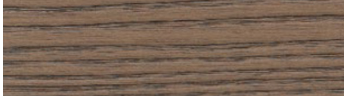

FINISHES

Lacquer matt on ash

FINISHES

Wood stained ash

---

Termocotto

Iron

Brown

Cenere

Nut

Vintage

Concrete effect (insert only)

---

Bianco

Grigio

Ecrù