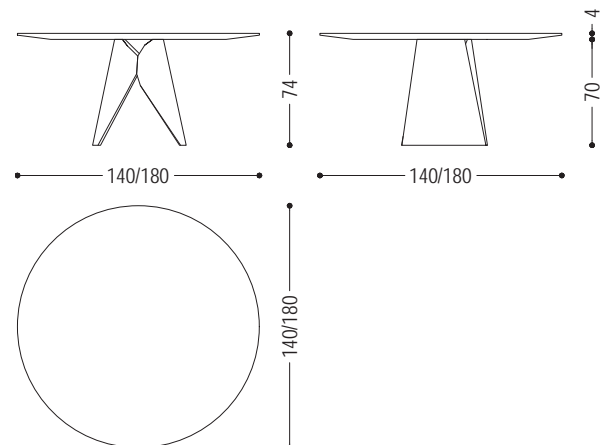

Table made entirely in solid wood, characterized by a round top in glued lists and two big legs with a geometric shape.

CODE	SIZE	A1	A2	A4
MIYA1	Ø 140 x H.74	■	■	■
MIYA2	Ø 160 x H.74	■	■	■
MIYA3	Ø 180 x H.74	■	■	■

AVAILABLE FINISHES:

A1: walnut with knots

A2: oak with knots

A4: oak without knots pigmented: white milk

oak with knots pigmented: white milk, total black