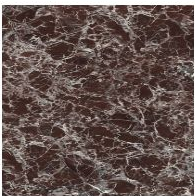

Glossy ceramic
Rosso imperiale

Glossy ceramic
Black Onyx

Glossy ceramic
Mountain peak

BARREL-SHAPED TOP 360X140 - ART WOOD

Transparent Glass

Glass
Transparent

ROUND TOP - ART WOOD

Transparent Glass

Glass
Transparent

Glass
Smoked

Glass
Bronzed

Ceramic

Mat ceramic
Ardesia grey

Glossy ceramic
Calacatta

Silk finish ceramic
Calacatta macchia
vecchia

Mat ceramic
Laurent

Glossy ceramic
Imperial grey

Glossy ceramic
Rosso imperiale

Glossy ceramic
Black Onyx

Glossy ceramic
Mountain peak

BASE - ART WOOD

Wood

Solid wood
American walnut

You can find the complete collection of Bonaldo fabrics and leathers on the website <https://www.bonaldo.biz/>