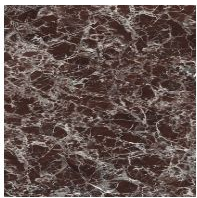

Metal finish
Burnished

Metal finish
Copper-bronze

Metal finish
Brown nickel

Metal finish
Dark nickel

Metal finish
Clouded chrome

BARREL-SHAPED TOP - ART WOOD

Transparent Glass

Glass
Transparent

Glass
Smoked

Glass
Bronzed

Ceramic

Mat ceramic
Ardesia grey

Glossy ceramic
Calacatta

Silk finish ceramic
Calacatta macchia
vecchia

Mat ceramic
Laurent

Glossy ceramic
Imperial grey

Glossy ceramic
Rosso imperiale

Glossy ceramic
Black Onyx

Glossy ceramic
Mountain peak

BARREL-SHAPED TOP 360X140 - ART WOOD

Transparent Glass

Glass
Transparent

ROUND TOP - ART WOOD

Transparent Glass