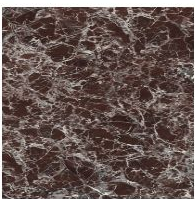

Silk finish ceramic
Calacatta macchia
vecchia

Glossy ceramic
Imperial grey

Glossy ceramic
Rosso imperiale

Glossy ceramic
Mountain peak

Glossy ceramic
Black Onyx

BARREL-SHAPED TOP - ART

Wood

Veneered wood
Walnut Canaletto

Mat ceramic
Ardesia grey

Mat ceramic
Laurent

Glossy ceramic
Calacatta

Silk finish ceramic
Calacatta macchia
vecchia

Glossy ceramic
Imperial grey

Glossy ceramic
Rosso imperiale

Glossy ceramic
Black Onyx

Glossy ceramic
Mountain peak

Marble

Marble
Carrara

Marble
Marquinia

Marble
Emperador

Marble
Calacatta

Marble
Rosso Carpazi

Marble
Saint Denis

Marble
Fior di bosco