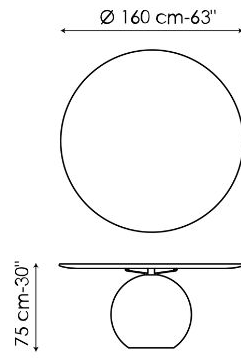

## Circus

Designer: **Fabrice Berrux**

Circus is a fixed design round table which draws on the laws of physics for its contrast of quite different geometric shapes: the impressive and striking central base is surmounted by a large disc-shaped top, evoking a pleasant sensation of movement. The table acquires strength and elegance in a unique balancing act, becoming the real star of the living area. The top is available in solid wood, ceramic or marble,

# Data sheet

Width: 140cm  
Depth: 140cm  
Height:  $\pm 75\text{cm}$

Width: 160cm  
Depth: 160cm  
Height:  $\pm 75\text{cm}$

Width: 180cm  
Depth: 180cm  
Height:  $\pm 75\text{cm}$