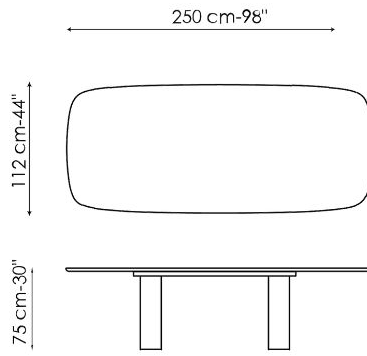

BONALDO

Geometric Table

Designer: **Alain Gilles**

Summing up significant stylistic and material research, the Geometric Table is a transforming shape-shifting table that plays on perspective: with a hypnotic visual effect, it looks different depending on the point of view and results in a living area with a surprising personality. The concept is based on chameleon-like silhouettes, starting with the base: its four teardrop-shaped legs appear either thick or sharp and thin, playing together to offer a different perception of their visual weight as you walk around the table, with an impressive scenic yet slender and graceful presence, given by its

rounded shapes. The classic modern dining table is also available in three precious single material finishes: a special clay hand finished spatula effect which gives the entire frame a sculptural look; the Geometric Table Wood, where ebony is used to make both the top and the legs, as if the table were carved from a single block of wood; and last but not least the Geometric Table with full marble top and legs. The Geometric Table is also available in a four-meter long version, Geometric 400, a size designed specifically for offices and the hospitality sector.

Data sheet

Width: 200cm
Depth: 108cm
Height: ± 75cm

Width: 250cm
Depth: 112cm
Height: ± 75cm

Width: 280cm
Depth: 115cm
Height: ± 75cm

Width: 300cm
Depth: 120cm
Height: ± 75cm

Width: 300cm
Depth: 140cm
Height: ± 75cm

Width: 400cm
Depth: 140cm
Height: 75cm

Width: 120cm
Depth: 120cm
Height: ± 75cm

Width: 140cm
Depth: 140cm
Height: ± 75cm

Width: 160cm
Depth: 160cm
Height: ± 75cm

Width: 180cm
Depth: 180cm
Height: ± 75cm

Finishes