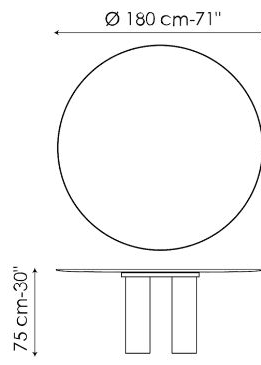

Data sheet

Width: 200cm
Depth: 108cm
Height: ± 75cm

Width: 250cm
Depth: 112cm
Height: ± 75cm

Width: 280cm
Depth: 115cm
Height: ± 75cm

Width: 300cm
Depth: 120cm
Height: ± 75cm

Width: 300cm
Depth: 140cm
Height: ± 75cm

Width: 400cm
Depth: 140cm
Height: 75cm

Width: 120cm
Depth: 120cm
Height: ± 75cm

Width: 140cm
Depth: 140cm
Height: ± 75cm

Width: 160cm
Depth: 160cm
Height: ± 75cm

Width: 180cm
Depth: 180cm
Height: ± 75cm

Finishes