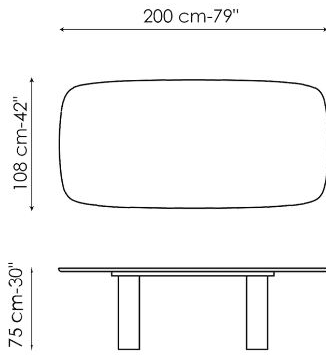

BONALDO

Geometric Table

Designer: **Alain Gilles**

Summing up significant stylistic and material research, the Geometric Table is a transforming shape-shifting table that plays on perspective: with a hypnotic visual effect, it looks different depending on the point of view and results in a living area with a surprising personality. The concept is based on chameleon-like silhouettes, starting with the base: its four teardrop-shaped legs appear either thick or sharp and thin, playing together to offer a different perception of their visual weight as you walk around the table, with an impressive scenic yet slender and graceful presence, given by its

rounded shapes. The classic modern dining table is also available in three precious single material finishes: a special clay hand finished spatula effect which gives the entire frame a sculptural look; the Geometric Table Wood, where ebony is used to make both the top and the legs, as if the table were carved from a single block of wood; and last but not least the Geometric Table with full marble top and legs. The Geometric Table is also available in a four-meter long version, Geometric 400, a size designed specifically for offices and the hospitality sector.

Data sheet

Width: 200cm
Depth: 108cm
Height: ± 75cm

Width: 250cm
Depth: 112cm
Height: ± 75cm

Width: 280cm
Depth: 115cm
Height: ± 75cm

Width: 300cm
Depth: 120cm
Height: ± 75cm

Width: 300cm
Depth: 140cm
Height: ± 75cm

Width: 400cm
Depth: 140cm
Height: 75cm

Width: 120cm
Depth: 120cm
Height: ± 75cm

Width: 140cm
Depth: 140cm
Height: ± 75cm

Width: 160cm
Depth: 160cm
Height: ± 75cm

Width: 180cm
Depth: 180cm
Height: ± 75cm

Finishes