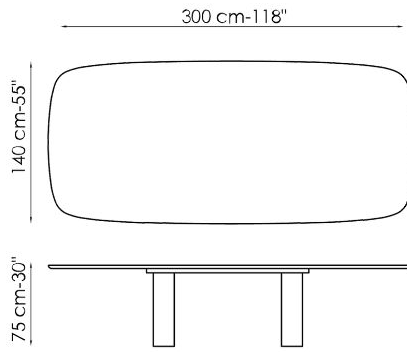

rounded shapes. The classic modern dining table is also available in three precious single material finishes: a special clay hand finished spatula effect which gives the entire frame a sculptural look; the Geometric Table Wood, where ebony is used to make both the top and the legs, as if the table were carved from a single block of wood; and last but not least the Geometric Table with full marble top and legs. The Geometric Table is also available in a four-meter long version, Geometric 400, a size designed specifically for offices and the hospitality sector.

Data sheet

Width: 200cm
Depth: 108cm
Height: ± 75cm

Width: 250cm
Depth: 112cm
Height: ± 75cm

Width: 280cm
Depth: 115cm
Height: ± 75cm

Width: 300cm
Depth: 120cm
Height: ± 75cm

Width: 300cm
Depth: 140cm
Height: ± 75cm

Width: 400cm
Depth: 140cm
Height: 75cm

Width: 120cm
Depth: 120cm
Height: ± 75cm

Width: 140cm
Depth: 140cm
Height: ± 75cm

Width: 160cm
Depth: 160cm
Height: ± 75cm

Width: 180cm
Depth: 180cm
Height: ± 75cm

Finishes