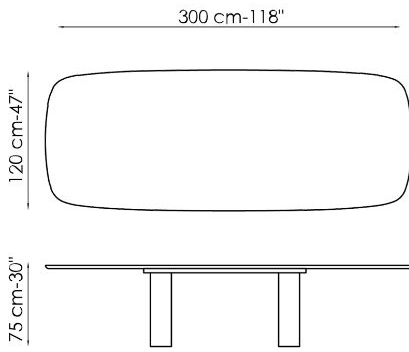

rounded shapes. The classic modern dining table is also available in three precious single material finishes: a special clay hand finished spatula effect which gives the entire frame a sculptural look; the Geometric Table Wood, where ebony is used to make both the top and the legs, as if the table were carved from a single block of wood; and last but not least the Geometric Table with full marble top and legs. The Geometric Table is also available in a four-meter long version, Geometric 400, a size designed specifically for offices and the hospitality sector.

Data sheet

Width: 200cm
Depth: 108cm
Height: ± 75cm

Width: 250cm
Depth: 112cm
Height: ± 75cm

Width: 280cm
Depth: 115cm
Height: ± 75cm

Width: 300cm
Depth: 120cm
Height: ± 75cm

Width: 300cm
Depth: 140cm
Height: ± 75cm

Width: 400cm
Depth: 140cm
Height: 75cm

Width: 120cm
Depth: 120cm
Height: ± 75cm

Width: 140cm
Depth: 140cm
Height: ± 75cm

Width: 160cm
Depth: 160cm
Height: ± 75cm

Width: 180cm
Depth: 180cm
Height: ± 75cm

Finishes