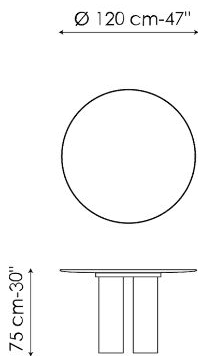

Data sheet

Width: 200cm
Depth: 108cm
Height: ± 75cm

Width: 250cm
Depth: 112cm
Height: ± 75cm

Width: 280cm
Depth: 115cm
Height: ± 75cm

Width: 300cm
Depth: 120cm
Height: ± 75cm

Width: 300cm
Depth: 140cm
Height: ± 75cm

Width: 400cm
Depth: 140cm
Height: 75cm

Width: 120cm
Depth: 120cm
Height: ± 75cm

Width: 140cm
Depth: 140cm
Height: ± 75cm

Width: 160cm
Depth: 160cm
Height: ± 75cm

Width: 180cm
Depth: 180cm
Height: ± 75cm

Finishes