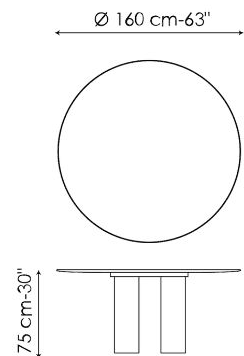

Data sheet

Width: 200cm
Depth: 108cm
Height: ± 75cm

Width: 250cm
Depth: 112cm
Height: ± 75cm

Width: 280cm
Depth: 115cm
Height: ± 75cm

Width: 300cm
Depth: 120cm
Height: ± 75cm

Width: 300cm
Depth: 140cm
Height: ± 75cm

Width: 400cm
Depth: 140cm
Height: 75cm

Width: 120cm
Depth: 120cm
Height: ± 75cm

Width: 140cm
Depth: 140cm
Height: ± 75cm

Width: 160cm
Depth: 160cm
Height: ± 75cm

Width: 180cm
Depth: 180cm
Height: ± 75cm

Finishes