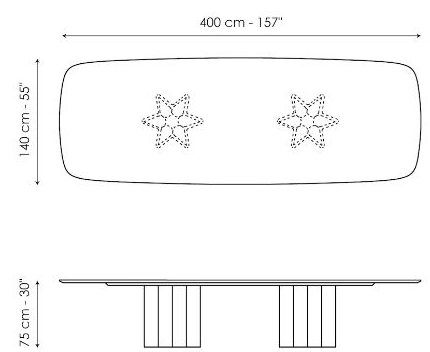

Data sheet

Width: 200cm
Depth: 108cm
Height: ± 75cm

Width: 250cm
Depth: 112cm
Height: ± 75cm

Width: 280cm
Depth: 115cm
Height: ± 75cm

Width: 300cm
Depth: 120cm
Height: ± 75cm

Width: 300cm
Depth: 140cm
Height: ± 75cm

Width: 400cm
Depth: 140cm
Height: 75cm

Width: 120cm
Depth: 120cm
Height: ± 75cm

Width: 140cm
Depth: 140cm
Height: ± 75cm

Width: 160cm
Depth: 160cm
Height: ± 75cm

Width: 180cm
Depth: 180cm
Height: ± 75cm

Finishes