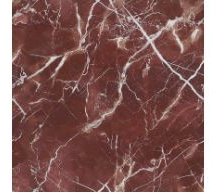

BARREL-SHAPED TOP

Wood

Solid wood
Brushed coal oak

Solid wood
American walnut

Solid wood
Brushed natural oak

Veneered wood
Walnut Canaletto

Ceramic

Glossy ceramic
Calacatta

Mat ceramic
Ardesia grey

Mat ceramic
Laurent

Silk finish ceramic
Calacatta macchia
vecchia

Glossy ceramic
Imperial grey

Glossy ceramic
Black Onyx

Glossy ceramic
Mountain peak

Glossy ceramic
Rosso imperiale

Marble

Marble
Calacatta

Marble
Carrara

Marble
Emperador

Marble
Marquina

Marble
Rosso Carpazi

Marble
Saint Denis

Marble
Fior di bosco

BARREL-SHAPED TOP - 400 CM

Wood

Veneered wood
Walnut Canaletto

Veneered wood
Brushed coal oak

ROUND TOP

Wood

Solid wood
American walnut

Solid wood
Brushed coal oak

Solid wood
Brushed natural oak