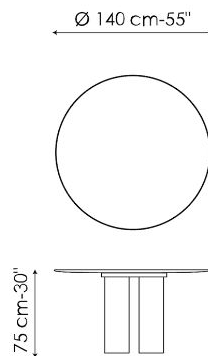

Data sheet

Width: 200cm
Depth: 108cm
Height: ± 75cm

Width: 250cm
Depth: 112cm
Height: ± 75cm

Width: 280cm
Depth: 115cm
Height: ± 75cm

Width: 300cm
Depth: 120cm
Height: ± 75cm

Width: 300cm
Depth: 140cm
Height: ± 75cm

Width: 400cm
Depth: 140cm
Height: 75cm

Width: 120cm
Depth: 120cm
Height: ± 75cm

Width: 140cm
Depth: 140cm
Height: ± 75cm

Width: 160cm
Depth: 160cm
Height: ± 75cm

Width: 180cm
Depth: 180cm
Height: ± 75cm

Finishes