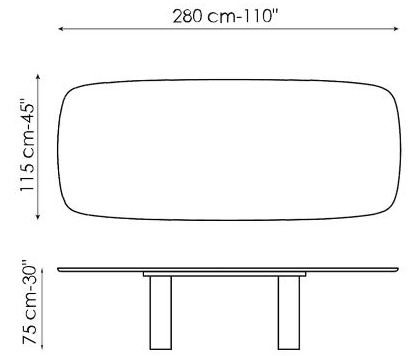

BONALDO

Geometric Table

Designer: **Alain Gilles**

Summing up significant stylistic and material research, the Geometric Table is a transforming shape-shifting table that plays on perspective: with a hypnotic visual effect, it looks different depending on the point of view and results in a living area with a surprising personality. The concept is based on chameleon-like silhouettes, starting with the base: its four teardrop-shaped legs appear either thick or sharp and thin, playing together to offer a different perception of their visual weight as you walk around the table, with an impressive scenic yet slender and graceful presence, given by its

rounded shapes. The classic modern dining table is also available in three precious single material finishes: a special clay hand finished spatula effect which gives the entire frame a sculptural look; the Geometric Table Wood, where ebony is used to make both the top and the legs, as if the table were carved from a single block of wood; and last but not least the Geometric Table with full marble top and legs. The Geometric Table is also available in a four-meter long version, Geometric 400, a size designed specifically for offices and the hospitality sector.

Data sheet

Width: 200cm
Depth: 108cm
Height: ± 75cm

Width: 250cm
Depth: 112cm
Height: ± 75cm

Width: 280cm
Depth: 115cm
Height: ± 75cm

Width: 300cm
Depth: 120cm
Height: ± 75cm

Width: 300cm
Depth: 140cm
Height: ± 75cm

Width: 400cm
Depth: 140cm
Height: 75cm

Width: 120cm
Depth: 120cm
Height: ± 75cm

Width: 140cm
Depth: 140cm
Height: ± 75cm

Width: 160cm
Depth: 160cm
Height: ± 75cm

Width: 180cm
Depth: 180cm
Height: ± 75cm

Finishes