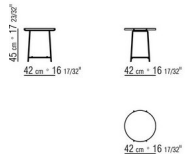

COD. 0282H0