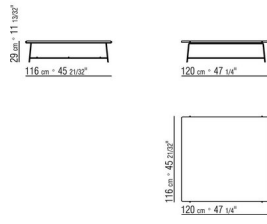

COD. 0282H2