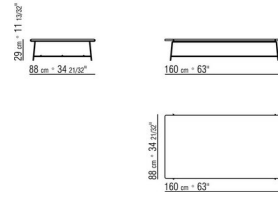

COD. 0282H5