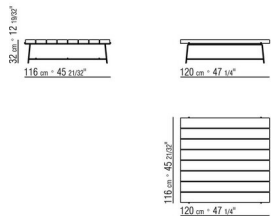

COD. 0282K2