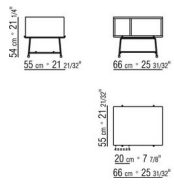

**Finish plus version base** in metal with satin, chrome, black chrome. Rests on tips made of thermoplastic material

COD. 028272

COD. 028273

COD. 028277

COD. 028270

COD. 028271

COD. 028276