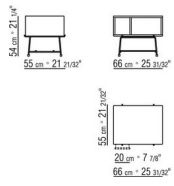

COD. 028272