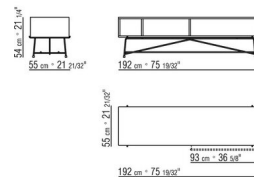

**Finish plus version base** in metal with satin, chrome, black chrome. Rests on tips made of thermoplastic material

COD. 028272

COD. 028273

COD. 028277

COD. 028270

COD. 028271

COD. 028276