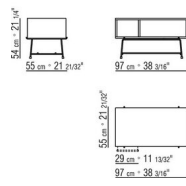

**Finish plus version base** in metal with satin, chrome, black chrome. Rests on tips made of thermoplastic material

COD. 028272

COD. 028273

COD. 028277

COD. 028270

COD. 028271

COD. 028276