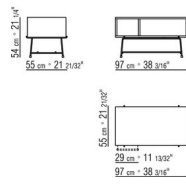

COD. 028273