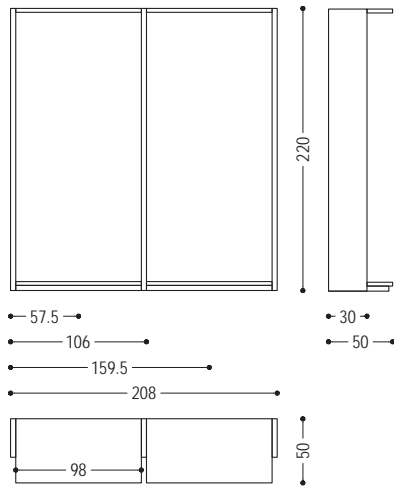

AVANT OPEN

AVANT OPEN H. 260

CODE	SIZE	NUMBER OF DOORS / MODULES	A1	A2	A4	A7
AVANT OPEN 1-260	W.57,5/106 x D.50 x H.260	1 MODULE	■	■	■	■
AVANT OPEN 2-260	W.159,5/208 x D.50 x H.260	2 MODULES	■	■	■	■

AVAILABLE FINISHES:

A1: walnut without knots, walnut with knots

A2: oak without knots, oak with knots, cherry

A4: oak without knots pigmented: white milk, total black
oak with knots pigmented: white milk, total black

A7: cedar

AVANT OPEN 1/2-220