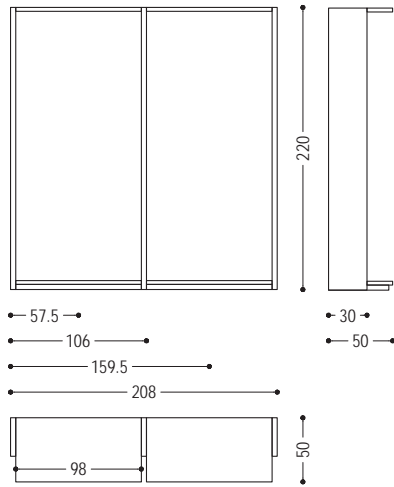

AVANT OPEN

AVANT OPEN H. 260

CODE	SIZE	NUMBER OF DOORS / MODULES	A1	A2	A4	A7
AVANT OPEN 1-260	W.57,5/106 x D.50 x H.260	1 MODULE	■	■	■	■
AVANT OPEN 2-260	W.159,5/208 x D.50 x H.260	2 MODULES	■	■	■	■

AVAILABLE FINISHES:

A1: walnut without knots, walnut with knots

A2: oak without knots, oak with knots, cherry, maple

A4: oak without knots pigmented: total black

oak with knots pigmented: total black

N.B.: pigmented surfaces only outside, inside cedar

A7: cedar

AVANT OPEN 1/2-220