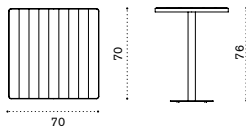

→ 15,5 → 4

- LATPQH1B40T5 Pickled teak + mud grey
- LATPQH1B51T1 Teak + coffee brown

Square dining table 90x90