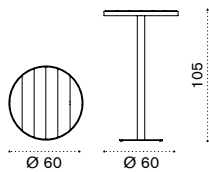

High round table Ø 60

- LATPTH2B40T5
- LATPTH2B51T1

- Pickled teak + mud grey
- Teak + coffee brown