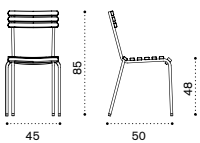

## Dining chair

- LASEB40T5
- LASEB51T1

- Pickled teak + mud grey
- Teak + coffee brown

→ 5 →

- COVER116

- Rain cover 52 x 76 h100  
for 6 stacked chairs