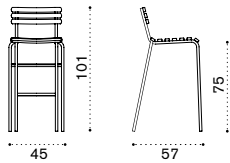

Laren

Collection composed of: folding chair / stacking chair / stacking armchair / round, square and rectangular dining table / barstool / high table.

Barstool

Item

- LASGB40T5
- LASGB51T1

Description

- Pickled teak + mud grey
- Teak + coffee brown