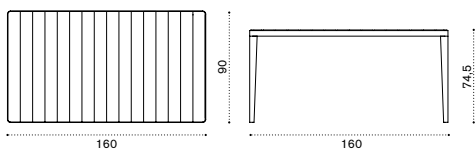

Rectangular dining table 160x90

→ 25 → 4

- LATPRM2B40T5 Pickled teak + mud grey
- LATPRM2B51T1 Teak + coffee brown

- COVER204 Rain cover 161 x 91 h74