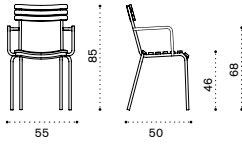

## Dining chair

- LASEB40T5
- LASEB51T1

- Pickled teak + mud grey
- Teak + coffee brown

→ 5 →

- COVER116

- Rain cover 52 x 76 h100  
for 6 stacked chairs

## Dining armchair

→ 6