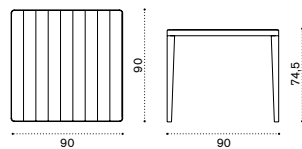

→ 25 → 4

- LATPQM2B40T5 Pickled teak + mud grey
- LATPQM2B51T1 Teak + coffee brown

- COVER124 Rain cover 91 x 91 h74