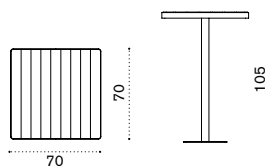

High square dining table 70x70

- LATPOH2B40T5
- LATPOH2B51T1

- Pickled teak + mud grey
- Teak + coffee brown