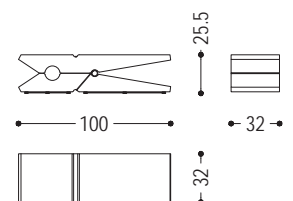

The iconic bench in solid scented cedar wood, characterized by a design that plays with the typical out-of-scale of Pop art, comes out with its smaller version dedicated to children.

CODE	SIZE	SPRING	A7	A9
MOLLETTA KIDS	W.100 x D..32 x H.25,5	B2	■	■
		B3	■	■

AVAILABLE FINISHES:

A7: cedar

A9: cedar contract finish, vulcano cedar

B2: lacquered iron: iron dust, RAL (only selected colours)

B3: lacquered iron matt brushed effect: aged bronze, stainless steel, titanium