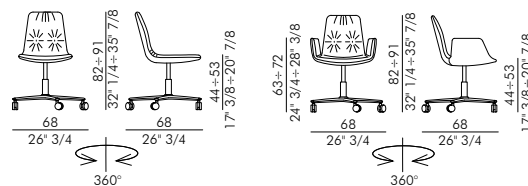

Lisa 5 Ways is the swivel chair with wheels that features a soft and comfortable seat, perfect for providing support during long working hours. Designed by CSR Eforma, this swivel chair with wheels has an upholstered seat and a 5-spoke adjustable height brushed aluminum base. Available in leather, eco-leather, or fabric, the upholstery is non-removable. The seat of the Lisa 5 Ways chair is elegant and refined, defined by finishing details that enhance the high craftsmanship of the workmanship. The ideal piece of furniture for working environments such as offices or meeting rooms. Also available in the version without wheels, Lisa 4 Ways.

eforma
DESIGN ITALIANO

Informazioni tecniche / Technical informations

LISA

LISA arm

Sedia e poltroncina imbottita con base girevole a 5 razze in alluminio spazzolato, regolabile in altezza.

Alluminio Spazzolato ASP

Cordoncino in ecopelle.

Bianco	1	Beige	11
Antracite	7	Fango	14
Nero	8	Testa di Moro	16

Rivestimento non sfoderabile.

LISA		H 140 cm x L 100 cm		2,00 m ²
LISA arm		H 140 cm x L 120 cm		2,60 m ²

Upholstered chair and armchair with swivel 5 ways base adjustable in height in polished aluminium.