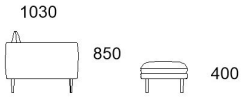

Renn sofa

SPECS