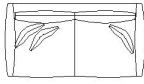

Renn sofa

SPECS

SOFAS AND ARMCHAIRS

195 SOFA

MODULAR COMPONENTS

SYDNEY

269 Military Road, Cremorne 2090
02 9908 2660

MELBOURNE

681 Chapel Street, South Yarra 3141
03 9826 8777

FANULI
SYDNEY MELBOURNE EST 1976