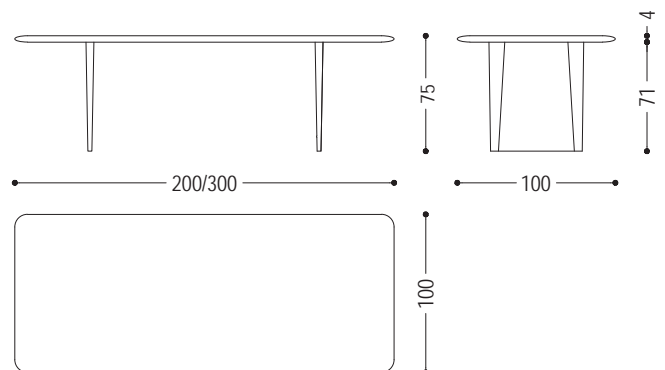

Table entirely made of solid wood with glued lists with rounded sides, characterized by top and legs having thin thicknesses thanks to the bevelled and rounded edges which give it a light and sinuous design.

CODE	SIZE	A1	A2	A4
VELA.TABLE.1	W.200 x D.100 x H.75	■	■	■
VELA.TABLE.2	W.220 x D.100 x H.75	■	■	■
VELA.TABLE.3	W.240 x D.100 x H.75	■	■	■
VELA.TABLE.4	W.260 x D.100 x H.75	■	■	■
VELA.TABLE.5	W.280 x D.100 x H.75	■	■	■
VELA.TABLE.6	W.300 x D.100 x H.75	■	■	■

AVAILABLE FINISHES:

- **A1:** walnut without knots, walnut with knots
- **A2:** oak without knots, oak with knots, cherry
- **A4:** oak without knots pigmented: white milk, total black
  oak with knots pigmented: white milk, total black