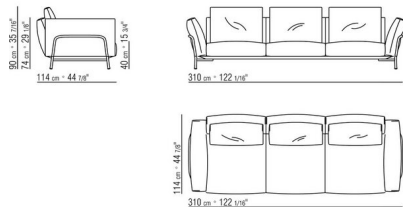

COD. 029405