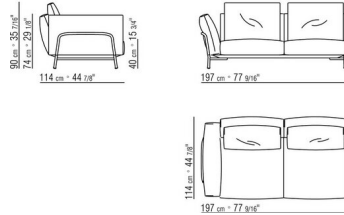

COD. 029413