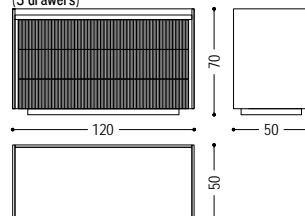

AVAILABLE FINISHES:

A1: walnut without knots, walnut with knots

A2: oak without knots, oak with knots, cherry

REVO NIGHT DRESSER 1
(3 drawers)