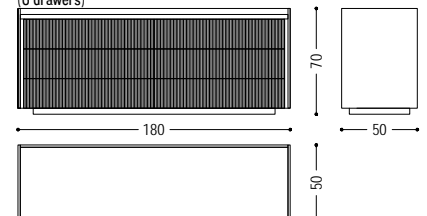

CODE	SIZE	FRONTS	A1	A2
REVO NIGHT DRESSER 1	W.120 x D.50 x H.70	FRESART: SOTTILE / MEDIA / MOSSA	■	■
		SMOOTH	■	■
REVO NIGHT DRESSER 2	W.180 x D.50 x H.70	FRESART: SOTTILE / MEDIA / MOSSA	■	■
		SMOOTH	■	■

**AVAILABLE FINISHES:**

**A1:** walnut without knots, walnut with knots

**A2:** oak without knots, oak with knots, cherry

REVO NIGHT DRESSER 1  
(3 drawers)

REVO NIGHT DRESSER 2  
(6 drawers)