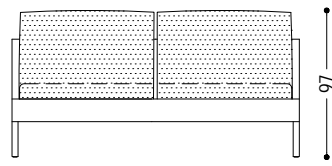

A

B

Bed entirely made of solid wood, characterized by dovetail Joints that connect the feet to the structure. Cushions covered in leather or fabric increase its comfort.

REVO BED SOFT

CODE	SIZE	LEATHER FABRIC	A1	A2
REVO BED SOFT DOUBLE	total size: W 168 x D 234,1 x H 97 space for slatted base: W 162 x D 202 suggested mattress: W 160 x D 200	D1	■	■
		D2	■	■
		D3	■	■
		D4	■	■
	total size: W 178 x D 234,1 x H 97 space for slatted base: W 172 x D 202 suggested mattress: W 170 x D 200	D6	■	■
		D1	■	■
		D2	■	■
		D3	■	■
	total size: W 188 x D 234,1 x H 97 space for slatted base: W 182 x D 202 suggested mattress: W 180 x D 200	D4	■	■
		D6	■	■
		D1	■	■
		D2	■	■
	total size: W 208 x D 234,1 x H 97 space for slatted base: W 202 x D 202 suggested mattress: W 200 x D 200	D3	■	■
		D4	■	■
		D6	■	■
		D1	■	■
REVO BED SOFT FRENCH	total size: W 148 x D 234,1 x H 97 space for slatted base: W 142 x D 202 suggested mattress: W 140 x D 200	D2	■	■
		D3	■	■
		D4	■	■
		D6	■	■
		D1	■	■
REVO BED SOFT SINGLE	total size: W 108 x D 234,1 x H 97 space for slatted base: W 102 x D 202 suggested mattress: W 100 x D 200	D2	■	■
		D3	■	■
		D4	■	■
		D6	■	■
		D1	■	■

D4: leather: utah, nabuk

D6: COL, COM

REVO BED SOFT

REVO BED SOFT DOUBLE - REVO BED SOFT FRENCH

A 150 / 210

B 148 / 208

A 142 / 202

REVO BED SOFT SINGLE