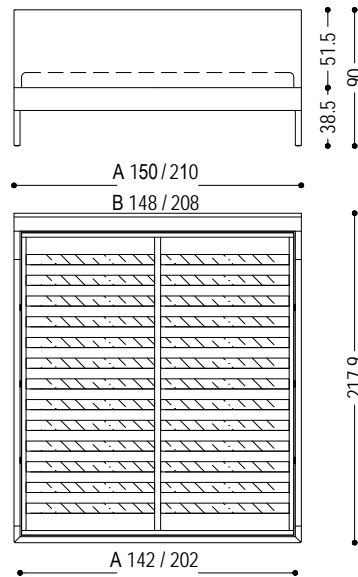

REVO BED

CODE	SIZE	A1	A2
REVO BED DOUBLE	total size: W 168 x D 217,9 x H 90 space for slatted base: W 162 x D 202 suggested mattress: W 160 x D 200	■	■
	total size: W 178 x D 217,9 x H 90 space for slatted base: W 172 x D 202 suggested mattress: W 170 x D 200	■	■
	total size: W 188 x D 217,9 x H 90 space for slatted base: W 182 x D 202 suggested mattress: W 180 x D 200	■	■
	total size: W 208 x D 217,9 x H 90 space for slatted base: W 202 x D 202 suggested mattress: W 200 x D 200	■	■
REVO BED FRENCH	total size: W 148 x D 217,9 x H 90 space for slatted base: W 142 x D 202 suggested mattress: W 140 x D 200	■	■
REVO BED SINGLE	total size: W 108 x D 217,9 x H 90 space for slatted base: W 102 x D 202 suggested mattress: W 100 x D 200	■	■

AVAILABLE FINISHES:

A1: walnut without knots, walnut with knots

A2: oak without knots, oak with knots, cherry

REVO BED DOUBLE - REVO BED FRENCH