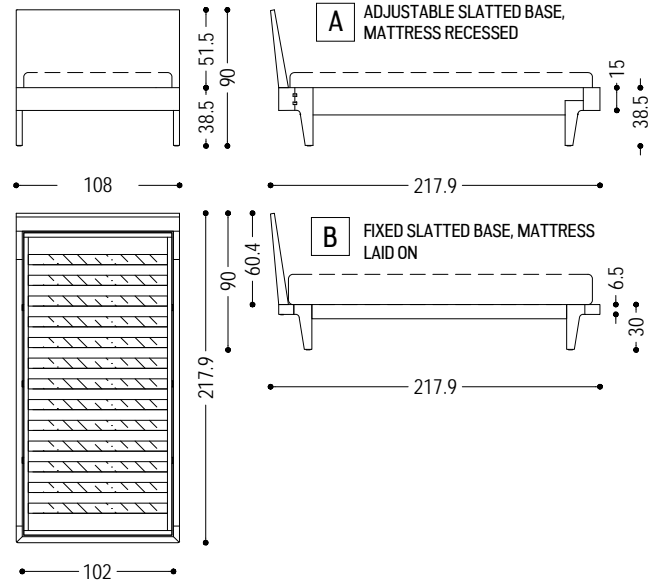

REVO BED SINGLE