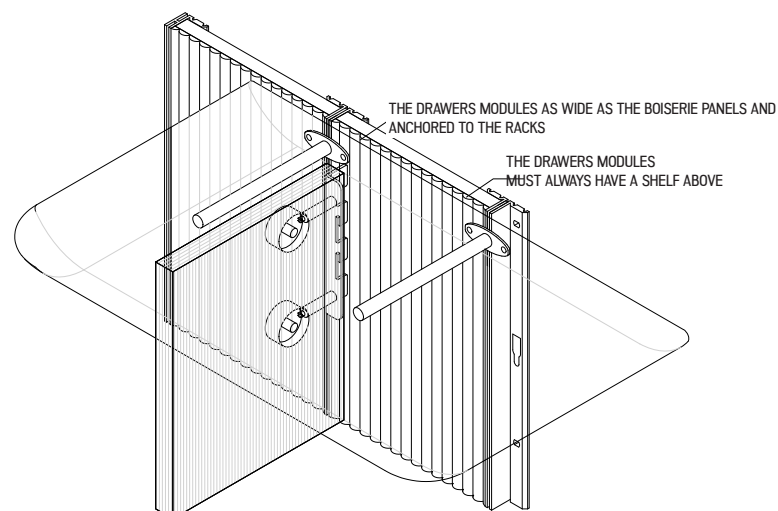

MODULA

INFORMATION AND PRICE CALCULATION FOR BOOKSHELF MODULA

The Modula system consists of blockboard boiserie panels completed by shelves and modules with drawers.

The boiserie panels are fixed to the wall through aluminium racks, 7 mm thick, already included in the price of the panels.

Shelves and modules with drawers are anchored to the racks by specific hardware, already included in the respective prices.

The shelves are 10 cm wider both on the right and on the left than the boiserie panels, to allow the anchorage.

Modules with drawers must always be completed by an upper shelf, 40 cm deep.

LED lighting can be added under the shelves as well as above and below the boiserie panels. The transformer must be connected to a wall socket. If a different lighting system is desired, this must be specified in the order.

When calculating the total overall dimensions of the bookcase, consider 7 mm. thickness of the racks to the right and left of each boiserie panel.

For customized configurations of the system please check feasibility and price with the Sales Department.

BOOKSHELF ELEMENTS