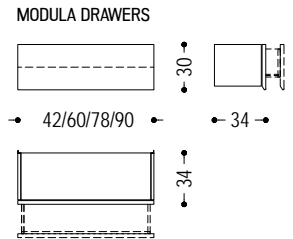

MODULA

DRAWERS MODULE - ATTENTION: A SHELF MUST ALWAYS BE ADDED ABOVE IT

CODE	SIZE	A1	A2	A4
MODULA DRAWERS 1	W.42 x D.34 x H.30	■	■	■
MODULA DRAWERS 2	W.60 x D.34 x H.30	■	■	■
MODULA DRAWERS 3	W.78 x D.34 x H.30	■	■	■
MODULA DRAWERS 4	W.90 x D.34 x H.30	■	■	■

AVAILABLE FINISHES:

A1: walnut without knots, walnut with knots

A2: oak without knots, oak with knots, cherry

A4: oak without knots pigmented: white milk, total black
oak with knots pigmented: white milk, total black