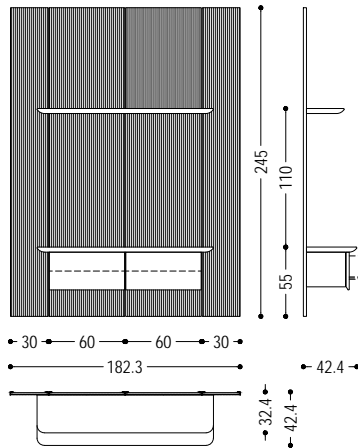

MODULA

MODULA			
CODE	SIZE	A1	A2
MODULA COMP 1	W.182,3 x D.42,4 x H.245	■	■
MODULA COMP 2	W.334,5 x D.42,4 x H.245	■	■
MODULA COMP 3	W.424,5 x D.42,4 x H.245	■	■

AVAILABLE FINISHES:

A1: walnut without knots

A2: oak without knots

MODULA - COMP 1