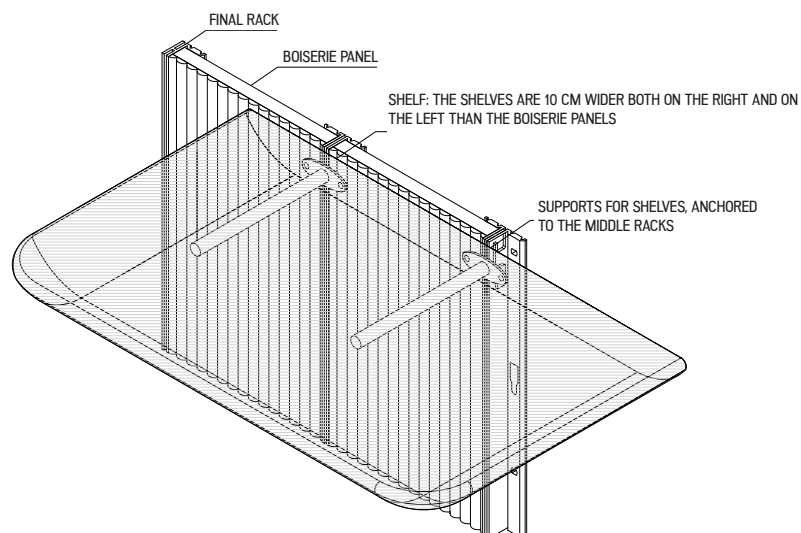

MODULA

INFORMATION AND PRICE CALCULATION FOR BOOKSHELF MODULA

The Modula system consists of blockboard boiserie panels completed by shelves and modules with drawers.

The boiserie panels are fixed to the wall through aluminium racks, 7 mm thick, already included in the price of the panels.

Shelves and modules with drawers are anchored to the racks by specific hardware, already included in the respective prices.

The shelves are 10 cm wider both on the right and on the left than the boiserie panels, to allow the anchorage.

Modules with drawers must always be completed by an upper shelf, 40 cm deep.

LED lighting can be added under the shelves as well as above and below the boiserie panels. The transformer must be connected to a wall socket. If a different lighting system is desired, this must be specified in the order.

When calculating the total overall dimensions of the bookcase, consider 7 mm. thickness of the racks to the right and left of each boiserie panel.

For customized configurations of the system please check feasibility and price with the Sales Department.

BOOKSHELF ELEMENTS