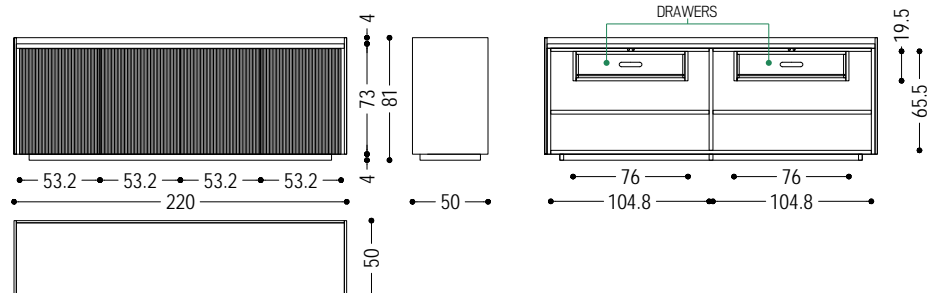

Chest of drawers in blockboard and solid wood, featuring a frame in which the top is recessed, with drawers assembled with traditional dovetail joints and grooved handle. The vertical processing of the fronts, Fresart, creates a modern and dynamic geometric effect.

STANDARD COM POSITION: 4 DOORS - 2 ADJUSTABLE SHELVES - 2 INTERNAL DRAWERS

CODE	SIZE	FRONTS	A1	A2	A4
REVO SIDEBOARD	W.220 x D.50 x H 81	FRESART: SOTTILE / MEDIA / MOSSA	■	■	
		SMOOTH	■	■	■

AVAILABLE FINISHES:

- **A1:** walnut without knots, walnut with knots
- **A2:** oak without knots, oak with knots, cherry
- **A4:** oak without knots pigmented: white milk, total black
  oak with knots pigmented: white milk, total black