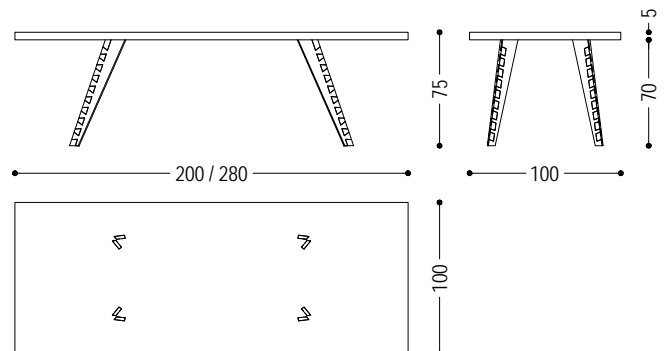

Table made entirely of solid wood, with top in glued lists and legs with special dovetail work outlining their entire length.

CODE	SIZE	A1	A2
DOVETAIL-1	W.200 x D.100 x H.75	■	■
DOVETAIL-2	W.220 x D.100 x H.75	■	■
DOVETAIL-3	W.240 x D.100 x H.75	■	■
DOVETAIL-4	W.260 x D.100 x H.75	■	■
DOVETAIL-5	W.280 x D.100 x H.75	■	■

AVAILABLE FINISHES:

A1: walnut without knots

A2: oak without knots, cherry

DOVETAIL TABLE | AVAILABLE FINISHES

WOOD

A1

walnut without knots

A2