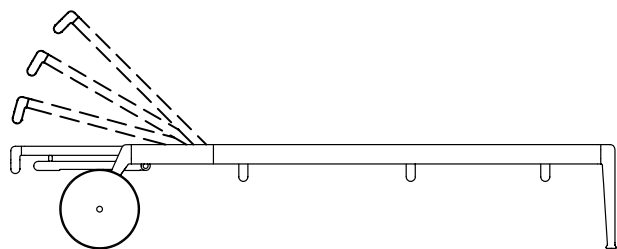

Wheels

26 cm diameter, in cast aluminum with epoxy powder-coat finish in the same color as the structure. With profile in grey thermoplastic material

Seat cushion upholstery

in removable fabric

Cover

in waterproof material; cover is upon request, with upcharge