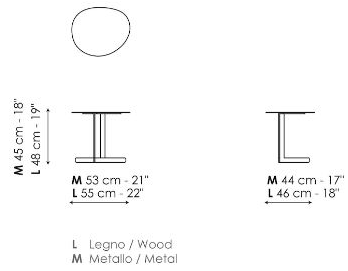

finishes, creating a formal contrast expressed with the utmost lightness. They are perfect either positioned in the middle of the room or to the side of the sofa.

Data sheet

Kumo 53 high

Width: 53/55cm
 Depth: 44/46cm
 Height: 52/55cm

Kumo 53 low

Width: 53/55cm
 Depth: 44/46cm
 Height: 45/48cm

Kumo 100

Width: 100/103cm
 Depth: 70/73cm
 Height: 38/40cm

Kumo 120

Width: 120cm
 Depth: 65cm
 Height: 31/33cm

Kumo 151

Width: 151cm
 Depth: 68cm
 Height: 31/33cm