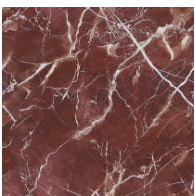

Glossy ceramic
Black Onyx

Glossy ceramic
Calacatta

Silk finish ceramic
Calacatta macchia
vecchia

Glossy ceramic
Imperial grey

Glossy ceramic
Rosso imperiale

Glossy ceramic
Mountain peak

Mat ceramic
Laurent

TOP - KUMO 100

Ceramic

Mat ceramic
Ardesia grey

Glossy ceramic
Calacatta

Silk finish ceramic
Calacatta macchia
vecchia

Glossy ceramic
Imperial grey

Mat ceramic
Laurent

Glossy ceramic
Black Onyx

Glossy ceramic
Mountain peak

Glossy ceramic
Rosso imperiale

Marble

Marble
Calacatta

Marble
Carrara

Marble
Emperador

Marble
Fior di bosco

Marble
Marquinia

Marble
Rosso Carpazi

Marble
Saint Denis

TOP - KUMO 53

Wood

Veneered wood
Walnut Canaletto

Metal

Painted metal
Mat white

Painted metal
Mat black

Painted metal
Mat brown