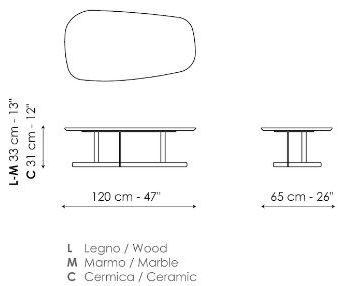

finishes, creating a formal contrast expressed with the utmost lightness. They are perfect either positioned in the middle of the room or to the side of the sofa.

Data sheet

Kumo 53 high

Width: 53/55cm
 Depth: 44/46cm
 Height: 52/55cm

Kumo 53 low

Width: 53/55cm
 Depth: 44/46cm
 Height: 45/48cm

Kumo 100

Width: 100/103cm
 Depth: 70/73cm
 Height: 38/40cm

Kumo 120

Width: 120cm
 Depth: 65cm
 Height: 31/33cm

Kumo 151

Width: 151cm
 Depth: 68cm
 Height: 31/33cm