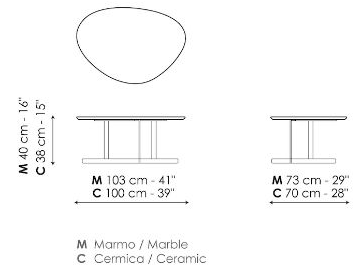

finishes, creating a formal contrast expressed with the utmost lightness. They are perfect either positioned in the middle of the room or to the side of the sofa.

Data sheet

Kumo 53 high

Width: 53/55cm
 Depth: 44/46cm
 Height: 52/55cm

Kumo 53 low

Width: 53/55cm
 Depth: 44/46cm
 Height: 45/48cm

Kumo 100

Width: 100/103cm
 Depth: 70/73cm
 Height: 38/40cm

Kumo 120

Width: 120cm
 Depth: 65cm
 Height: 31/33cm

Kumo 151

Width: 151cm
 Depth: 68cm
 Height: 31/33cm