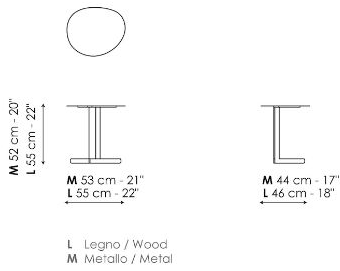

finishes, creating a formal contrast expressed with the utmost lightness. They are perfect either positioned in the middle of the room or to the side of the sofa.

Data sheet

Kumo 53 high

Width: 53/55cm
 Depth: 44/46cm
 Height: 52/55cm

Kumo 53 low

Width: 53/55cm
 Depth: 44/46cm
 Height: 45/48cm

Kumo 100

Width: 100/103cm
 Depth: 70/73cm
 Height: 38/40cm

Kumo 120

Width: 120cm
 Depth: 65cm
 Height: 31/33cm

Kumo 151

Width: 151cm
 Depth: 68cm
 Height: 31/33cm