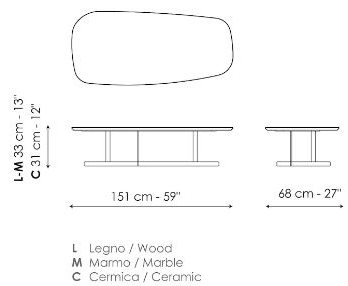

finishes, creating a formal contrast expressed with the utmost lightness. They are perfect either positioned in the middle of the room or to the side of the sofa.

Data sheet

Kumo 53 high

Width: 53/55cm
 Depth: 44/46cm
 Height: 52/55cm

Kumo 53 low

Width: 53/55cm
 Depth: 44/46cm
 Height: 45/48cm

Kumo 100

Width: 100/103cm
 Depth: 70/73cm
 Height: 38/40cm

Kumo 120

Width: 120cm
 Depth: 65cm
 Height: 31/33cm

Kumo 151

Width: 151cm
 Depth: 68cm
 Height: 31/33cm