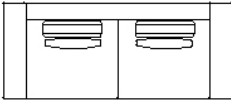

NAME

Bay

MATERIALS

Frame in solid hardwood.

Upholstered in fabric or leather.

OPTIONS

Available in different sizes & configurations.

Sofa leg height options;
15, 17 or 19cm.

215 SOFA

225 SOFA

235 SOFA

250 SOFA

270 SOFA

285 SOFA

300 SOFA

315 SOFA