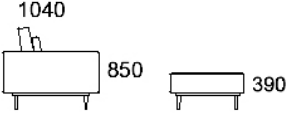

Bay Sofa

SPECS

205 SOFA