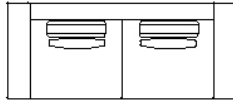

Bay Sofa

SPECS

250 SOFA

SYDNEY

269 Military Road, Cremorne 2090
02 9908 2660

MELBOURNE

681 Chapel Street, South Yarra 3141
03 9826 8777

FANULI

SYDNEY MELBOURNE EST 1976