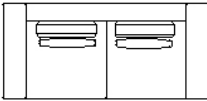

WARRANTY

10 years structural

FANULI
SYDNEY MELBOURNE EST 1976

Bay Sofa

SPECS

205 SOFA

215 SOFA

225 SOFA