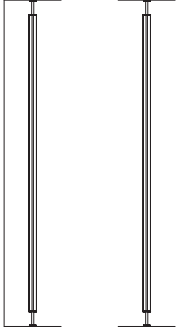

Max H 350 cm H 137 5/8"

Floor to wall support

H 236,8 cm H 93 2/8"  
H 256 cm H 100 6/8"

Type

Single sided

Double sided

Shelf/unit support

	45 17 5/8"	60 23 5/8"	90 35 3/8"	120 47 2/8"
2,5 1"				

Shelf P 35 cm D 13 6/8"

	45 17 5/8"	60 23 5/8"	90 35 3/8"	120 47 2/8"
1,2 4/8"				

Units single/double sided P 35 cm D 13 6/8"

	45 17 5/8"	60 23 5/8"	90 35 3/8"	120 47 2/8"
24 9 4/8"				
32 12 5/8"				
48 18 7/8"				
64 25 2/8"				

Swivel mirrorT

V swivel mechanism

L 60 H 160 cm  
W 23 5/8" H 63"

Units single/double sided, open 1 side P 35 cm D 13 6/8"

	45 17 5/8"	60 23 5/8"	90 35 3/8"	120 47 2/8"
24 9 4/8"				
32 12 5/8"				

TV back panel

	90 35 3/8"	120 47 2/8"
96 37 6/8"		
124 48 7/8"		

Units double sided, open 2 sides P 35 cm D 13 6/8"

	45 17 5/8"	60 23 5/8"	90 35 3/8"	120 47 2/8"
24 9 4/8"				
32 12 5/8"				

FINISHES

Anodized metal

---

Black