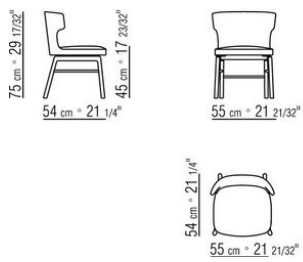

COD. 02B002

COD. 02B012