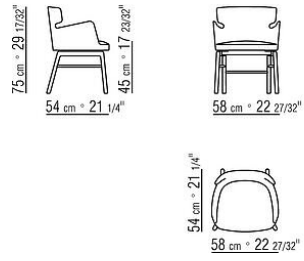

COD. 02B011

COD. 02B012