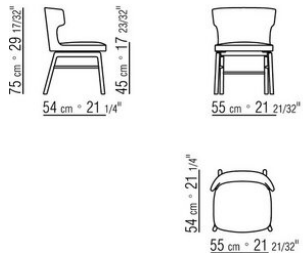

COD. 02B001

COD. 02B002