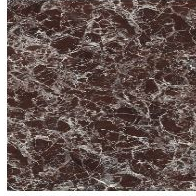

Painted metal
Mat white

Painted metal
Supreme anthracite

Painted metal
Mat black

Painted metal
Mat dove grey

Painted metal
Mat brown

Plus Metal

Painted metal
Mat bronze

Painted metal
Mat lead

Painted metal
Mat brass

Painted metal
Mat copper

Painted metal
Mat pearl gold

Ceramic

Mat ceramic
Ardesia grey

Glossy ceramic
Calacatta

Silk finish ceramic
Calacatta macchia
vecchia

Mat ceramic
Laurent

Glossy ceramic
Black Onyx

Glossy ceramic
Imperial grey

Glossy ceramic
Mountain peak

Glossy ceramic
Rosso imperiale

Marble

Marble
Calacatta

Marble
Carrara

Marble
Marquinia

BASE

Metal

Painted metal
Mat white

Painted metal
Supreme anthracite

Painted metal
Mat brown

Painted metal
Mat black

Painted metal
Mat dove grey

Plus Metal