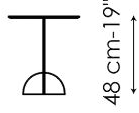

Data sheet

42-44 cm-16-17"

42-44 cm-16-17"

42-44 cm-16-17"

42-44 cm-16-17"

Combination low

Width: 42-44cm

Depth: 42cm

Height: 40cm

Combination high

Width: 42-44cm

Depth: 42cm

Height: 48cm

Finishes

TOP

Metal