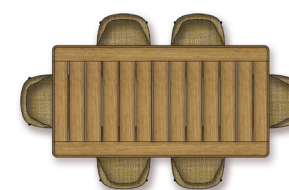

KOBO OUTDOOR | *PATRICK NORGUET* | 2023

Piano

in legno massello di iroko a doghe nelle finiture naturale, tinto grigio, tinto marrone, laccato bianco.

Gambe

in legno massello di iroko tornito nelle finiture naturale, tinto grigio, tinto marrone, laccato bianco.
Tiranti interni in acciaio.

Piedi

in zama pressofusa nelle finiture spazzolato opaco, brunito.
Appoggio a terra su puntali in materiale termoplastico.

Top

in solid iroko slats, natural finish, stained grey, stained brown, or lacquered white finish.

Legs

in solid iroko, natural finish, stained grey, stained brown, or lacquered white finish.
Internal steel supports.

Feet

in die-cast Zama, with matt brushed or burnished finish.
Feet rest on tips made of thermoplastic material.

2B2L0

Accomodate up to 4 chairs

2B2L2

Accomodate up to 8 chairs

2B2L5

Accomodate up to 6 chairs

2B2L6

Accomodate up to 8 chairs