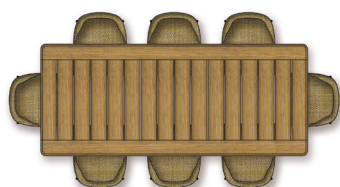

KOBO OUTDOOR | *PATRICK NORGUET* | 2023

Piano

in legno massello di iroko a doghe nelle finiture naturale, tinto grigio, tinto marrone, laccato bianco.

Gambe

in legno massello di iroko tornito nelle finiture naturale, tinto grigio, tinto marrone, laccato bianco.
Tiranti interni in acciaio.

Piedi

in zama pressofusa nelle finiture spazzolato opaco, brunito.
Appoggio a terra su puntali in materiale termoplastico.

Top

in solid iroko slats, natural finish, stained grey, stained brown, or lacquered white finish.

Legs

in solid iroko, natural finish, stained grey, stained brown, or lacquered white finish.
Internal steel supports.

Feet

in die-cast Zama, with matt brushed or burnished finish.
Feet rest on tips made of thermoplastic material.

2B2L0

Accomodate up to 4 chairs

2B2L2

Accomodate up to 8 chairs

2B2L5

Accomodate up to 6 chairs

2B2L6

Accomodate up to 8 chairs