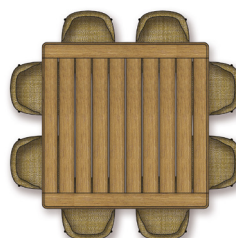

KOBO OUTDOOR | *PATRICK NORGUET* | 2023

Piano

in legno massello di iroko a doghe nelle finiture naturale, tinto grigio, tinto marrone, laccato bianco.

Gambe

in legno massello di iroko tornito nelle finiture naturale, tinto grigio, tinto marrone, laccato bianco.
Tiranti interni in acciaio.

Piedi

in zama pressofusa nelle finiture spazzolato opaco, brunito.
Appoggio a terra su puntali in materiale termoplastico.

Top

in solid iroko slats, natural finish, stained grey, stained brown, or lacquered white finish.

Legs

in solid iroko, natural finish, stained grey, stained brown, or lacquered white finish.
Internal steel supports.

Feet

in die-cast Zama, with matt brushed or burnished finish.
Feet rest on tips made of thermoplastic material.

2B2L0

Accomodate up to 4 chairs

2B2L2

Accomodate up to 8 chairs

2B2L5

Accomodate up to 6 chairs

2B2L6

Accomodate up to 8 chairs