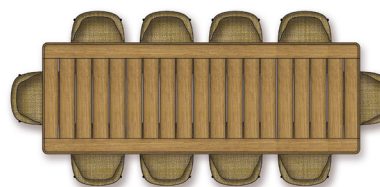

Accomodate up to 10 chairs