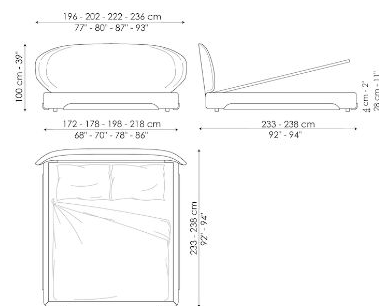

personality are the characteristics of this bed. The sober details of the curved wood represent the outer sections of the bed and their design extends into the elliptical, naturally enveloping headboard. There is also a version with a higher bed frame (Olos bed plus), a version with high headboard (Olos bed hi) or the version with storage (Olos bed open), all of which can be combined with each other to satisfy the widest range of requests and requirements.

Data sheet

Olos bed

Width: 196-202-220-236cm

Depth: 233-238cm

Height: 100cm

Olos bed plus

Width: 196-202-220-236cm

Depth: 233-238cm

Height: 100cm

Olos bed open

Width: 196-202-220-236cm

Depth: 233-238cm

Height: 100cm

Olos bed hi plus

Width: 196-202-220-236cm

Depth: 236-241cm

Height: 120cm

Olos bed hi open

Width: 196-202-220-236cm

Depth: 236-241cm

Height: 120cm

Finishes

STRUCTURE

Wood