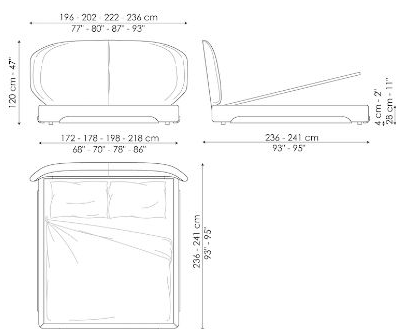

Data sheet

Olos bed

Width: 196-202-220-236cm

Depth: 233-238cm

Height: 100cm

Olos bed plus

Width: 196-202-220-236cm

Depth: 233-238cm

Height: 100cm

Olos bed open

Width: 196-202-220-236cm

Depth: 233-238cm

Height: 100cm

Olos bed hi plus

Width: 196-202-220-236cm

Depth: 236-241cm

Height: 120cm

Olos bed hi open

Width: 196-202-220-236cm

Depth: 236-241cm

Height: 120cm

Finishes

STRUCTURE

Wood