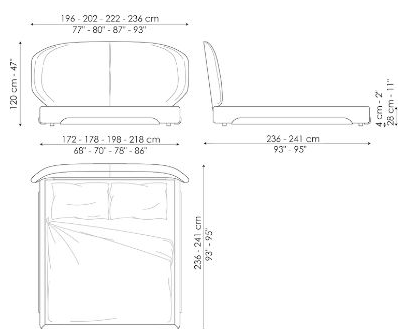

Data sheet

Olos bed

Width: 196-202-220-236cm

Depth: 233-238cm

Height: 100cm

Olos bed plus

Width: 196-202-220-236cm

Depth: 233-238cm

Height: 100cm

Olos bed open

Width: 196-202-220-236cm

Depth: 233-238cm

Height: 100cm

Olos bed hi plus

Width: 196-202-220-236cm

Depth: 236-241cm

Height: 120cm

Olos bed hi open

Width: 196-202-220-236cm

Depth: 236-241cm

Height: 120cm

Finishes

STRUCTURE

Wood