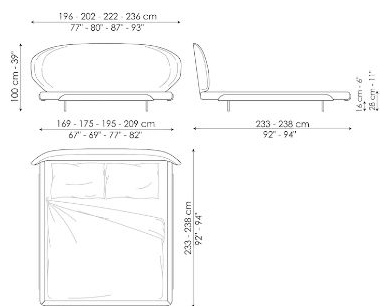

personality are the characteristics of this bed. The sober details of the curved wood represent the outer sections of the bed and their design extends into the elliptical, naturally enveloping headboard. There is also a version with a higher bed frame (Olos bed plus), a version with high headboard (Olos bed hi) or the version with storage (Olos bed open), all of which can be combined with each other to satisfy the widest range of requests and requirements.

Data sheet

Olos bed

Width: 196-202-220-236cm

Depth: 233-238cm

Height: 100cm

Olos bed plus

Width: 196-202-220-236cm

Depth: 233-238cm

Height: 100cm

Olos bed open

Width: 196-202-220-236cm

Depth: 233-238cm

Height: 100cm

Olos bed hi plus

Width: 196-202-220-236cm

Depth: 236-241cm

Height: 120cm

Olos bed hi open

Width: 196-202-220-236cm

Depth: 236-241cm

Height: 120cm

Finishes

STRUCTURE

Wood