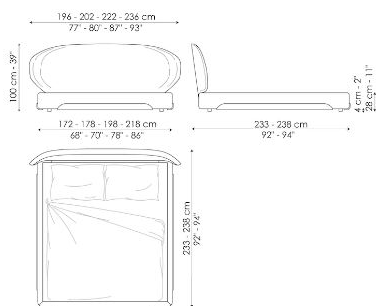

personality are the characteristics of this bed. The sober details of the curved wood represent the outer sections of the bed and their design extends into the elliptical, naturally enveloping headboard. There is also a version with a higher bed frame (Olos bed plus), a version with high headboard (Olos bed hi) or the version with storage (Olos bed open), all of which can be combined with each other to satisfy the widest range of requests and requirements.

Data sheet

Olos bed

Width: 196-202-220-236cm

Depth: 233-238cm

Height: 100cm

Olos bed plus

Width: 196-202-220-236cm

Depth: 233-238cm

Height: 100cm

Olos bed open

Width: 196-202-220-236cm

Depth: 233-238cm

Height: 100cm

Olos bed hi plus

Width: 196-202-220-236cm

Depth: 236-241cm

Height: 120cm

Olos bed hi open

Width: 196-202-220-236cm

Depth: 236-241cm

Height: 120cm

Finishes

STRUCTURE

Wood