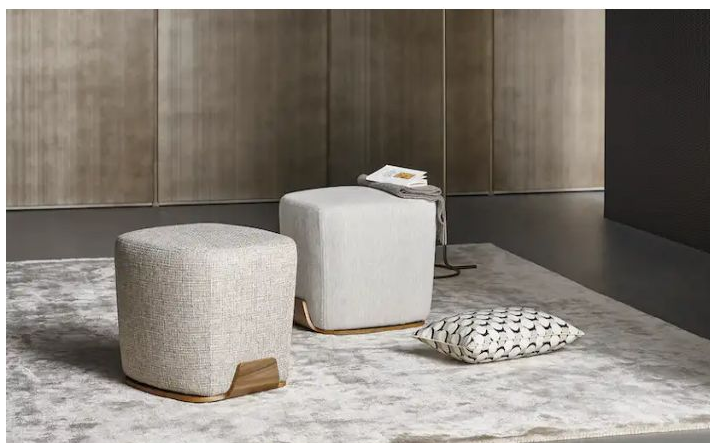

## Olos pouf

Designer: **Mauro Lipparini**

Soft and discreet, the modern footstool from the Olos collection is an element that completes the furniture found in the sleeping area but which is also perfectly at home in other areas of the house. The Olos pouf stands out both on account

of its generous and rounded padding, and also because it is slightly raised off the ground thanks to the curved wooden base, a typical feature of the Olos collection.