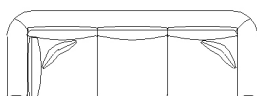

2990

299 / SOFA : 1 ARM L/R CORNER

2890