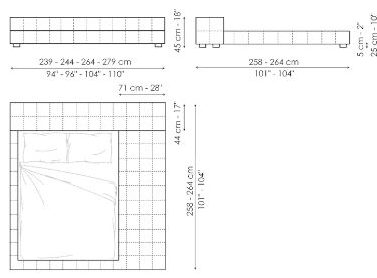

Data sheet

Squaring basso

Width: 179-183-203-219cm

Depth: 234-240cm

Height: 60-65cm

Squaring alto

Width: 179-183-203-219cm

Depth: 234-240cm

Height: 100-106cm

Squaring isola alta variante A

Width: 179-183-203-219cm

Depth: 258-264cm

Height: 45cm

Squaring isola alta variante B

Width: 179-183-203-219cm

Depth: 278-284cm

Height: 45cm

Squaring penisola

Width: 239-244-264-279cm

Depth: 278-284cm

Height: 45cm

Squaring penisola variante A

Width: 219-224-244-259cm

Depth: 258-264cm

Height: 45cm

Squaring penisola variante B

Width: 219-224-244-259cm

Depth: 278-284cm

Height: 45cm

Squaring penisola variante C

Width: 239-244-264-279cm

Depth: 258-264cm