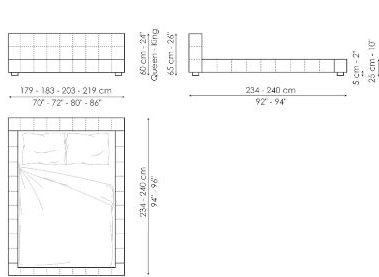

Data sheet

Squaring basso

Width: 179-183-203-219cm

Depth: 234-240cm

Height: 60-65cm

Squaring alto

Width: 179-183-203-219cm

Depth: 234-240cm

Height: 100-106cm

Squaring isola alta variante A

Width: 179-183-203-219cm

Depth: 258-264cm

Height: 45cm

Squaring isola alta variante B

Width: 179-183-203-219cm

Depth: 278-284cm

Height: 45cm

Squaring penisola

Width: 239-244-264-279cm

Depth: 278-284cm

Height: 45cm

Squaring penisola variante A

Width: 219-224-244-259cm

Depth: 258-264cm

Height: 45cm

Squaring penisola variante B

Width: 219-224-244-259cm

Depth: 278-284cm

Height: 45cm

Squaring penisola variante C

Width: 239-244-264-279cm

Depth: 258-264cm