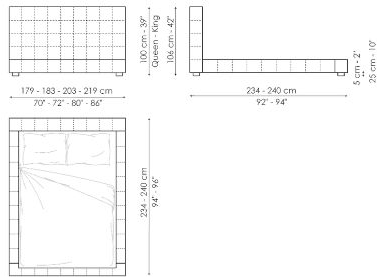

Data sheet

Squaring basso

Width: 179-183-203-219cm

Depth: 234-240cm

Height: 60-65cm

Squaring alto

Width: 179-183-203-219cm

Depth: 234-240cm

Height: 100-106cm

Squaring isola alta variante A

Width: 179-183-203-219cm

Depth: 258-264cm

Height: 45cm

Squaring isola alta variante B

Width: 179-183-203-219cm

Depth: 278-284cm

Height: 45cm

Squaring penisola

Width: 239-244-264-279cm

Depth: 278-284cm

Height: 45cm

Squaring penisola variante A

Width: 219-224-244-259cm

Depth: 258-264cm

Height: 45cm

Squaring penisola variante B

Width: 219-224-244-259cm

Depth: 278-284cm

Height: 45cm

Squaring penisola variante C

Width: 239-244-264-279cm

Depth: 258-264cm