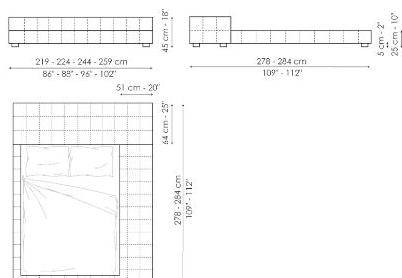

Data sheet

Squaring basso

Width: 179-183-203-219cm

Depth: 234-240cm

Height: 60-65cm

Squaring alto

Width: 179-183-203-219cm

Depth: 234-240cm

Height: 100-106cm

Squaring isola alta variante A

Width: 179-183-203-219cm

Depth: 258-264cm

Height: 45cm

Squaring isola alta variante B

Width: 179-183-203-219cm

Depth: 278-284cm

Height: 45cm

Squaring penisola

Width: 239-244-264-279cm

Depth: 278-284cm

Height: 45cm

Squaring penisola variante A

Width: 219-224-244-259cm

Depth: 258-264cm

Height: 45cm

Squaring penisola variante B

Width: 219-224-244-259cm

Depth: 278-284cm

Height: 45cm

Squaring penisola variante C

Width: 239-244-264-279cm

Depth: 258-264cm