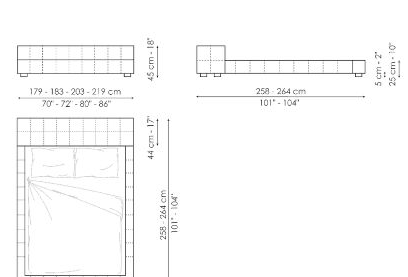

Data sheet

Squaring basso

Width: 179-183-203-219cm

Depth: 234-240cm

Height: 60-65cm

Squaring alto

Width: 179-183-203-219cm

Depth: 234-240cm

Height: 100-106cm

Squaring isola alta variante A

Width: 179-183-203-219cm

Depth: 258-264cm

Height: 45cm

Squaring isola alta variante B

Width: 179-183-203-219cm

Depth: 278-284cm

Height: 45cm

Squaring penisola

Width: 239-244-264-279cm

Depth: 278-284cm

Height: 45cm

Squaring penisola variante A

Width: 219-224-244-259cm

Depth: 258-264cm

Height: 45cm

Squaring penisola variante B

Width: 219-224-244-259cm

Depth: 278-284cm

Height: 45cm

Squaring penisola variante C

Width: 239-244-264-279cm

Depth: 258-264cm