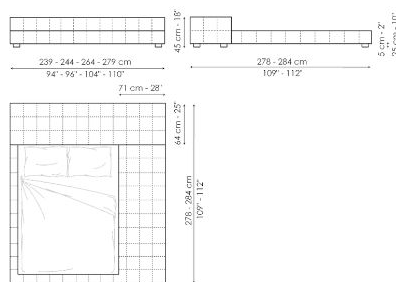

Data sheet

Squaring basso

Width: 179-183-203-219cm

Depth: 234-240cm

Height: 60-65cm

Squaring alto

Width: 179-183-203-219cm

Depth: 234-240cm

Height: 100-106cm

Squaring isola alta variante A

Width: 179-183-203-219cm

Depth: 258-264cm

Height: 45cm

Squaring isola alta variante B

Width: 179-183-203-219cm

Depth: 278-284cm

Height: 45cm

Squaring penisola

Width: 239-244-264-279cm

Depth: 278-284cm

Height: 45cm

Squaring penisola variante A

Width: 219-224-244-259cm

Depth: 258-264cm

Height: 45cm

Squaring penisola variante B

Width: 219-224-244-259cm

Depth: 278-284cm

Height: 45cm

Squaring penisola variante C

Width: 239-244-264-279cm

Depth: 258-264cm