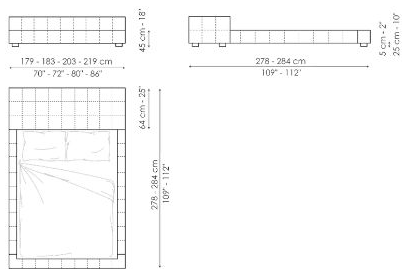

Data sheet

Squaring basso

Width: 179-183-203-219cm

Depth: 234-240cm

Height: 60-65cm

Squaring alto

Width: 179-183-203-219cm

Depth: 234-240cm

Height: 100-106cm

Squaring isola alta variante A

Width: 179-183-203-219cm

Depth: 258-264cm

Height: 45cm

Squaring isola alta variante B

Width: 179-183-203-219cm

Depth: 278-284cm

Height: 45cm

Squaring penisola

Width: 239-244-264-279cm

Depth: 278-284cm

Height: 45cm

Squaring penisola variante A

Width: 219-224-244-259cm

Depth: 258-264cm

Height: 45cm

Squaring penisola variante B

Width: 219-224-244-259cm

Depth: 278-284cm

Height: 45cm

Squaring penisola variante C

Width: 239-244-264-279cm

Depth: 258-264cm