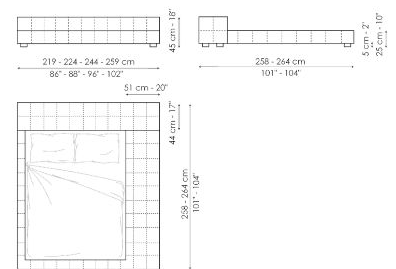

Data sheet

Squaring basso

Width: 179-183-203-219cm

Depth: 234-240cm

Height: 60-65cm

Squaring alto

Width: 179-183-203-219cm

Depth: 234-240cm

Height: 100-106cm

Squaring isola alta variante A

Width: 179-183-203-219cm

Depth: 258-264cm

Height: 45cm

Squaring isola alta variante B

Width: 179-183-203-219cm

Depth: 278-284cm

Height: 45cm

Squaring penisola

Width: 239-244-264-279cm

Depth: 278-284cm

Height: 45cm

Squaring penisola variante A

Width: 219-224-244-259cm

Depth: 258-264cm

Height: 45cm

Squaring penisola variante B

Width: 219-224-244-259cm

Depth: 278-284cm

Height: 45cm

Squaring penisola variante C

Width: 239-244-264-279cm

Depth: 258-264cm