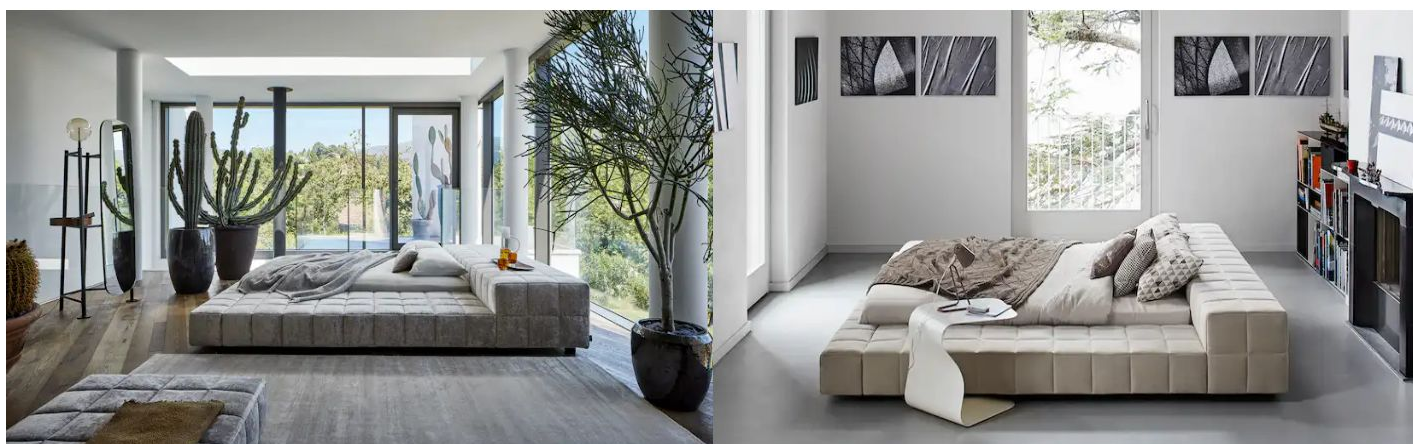

BONALDO

Squaring

Designer: **Giuseppe Viganò**

The Squaring bed with headboard is an example of architecture for relaxing that emphasises the modernity of the geometric shapes and avant-garde execution techniques. With a completely removable cover available in fabric, leather or eco-leather, it can be placed at the centre of the room due to its particular design. The modern bed reaches its

maximum expression in the version with the side unit, thanks to which a real oasis of relaxation is obtained. Numerous versions are available in terms of the sizes and configuration of headboard and bed frame, in order to offer the utmost in personalisation. The sleeping area can be completed, finally, with poufs and a bench coordinated with the bed.

Data sheet

Squaring basso

Width: 179-183-203-219cm

Depth: 234-240cm

Height: 60-65cm

Squaring alto

Width: 179-183-203-219cm

Depth: 234-240cm

Height: 100-106cm

Squaring isola alta variante A

Width: 179-183-203-219cm

Depth: 258-264cm

Height: 45cm

Squaring isola alta variante B

Width: 179-183-203-219cm

Depth: 278-284cm